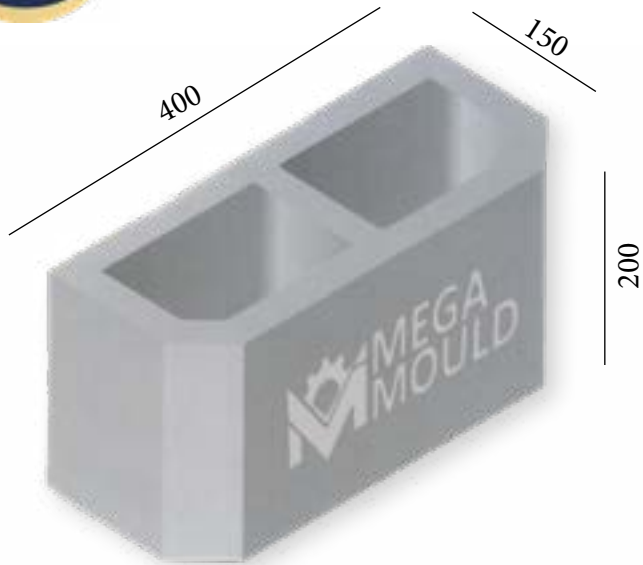

ASM - 01 HOLLOW FLOOR BLOCK 15
STANDARD: 400 x 150 x 200 mm

www.megamoulds.com