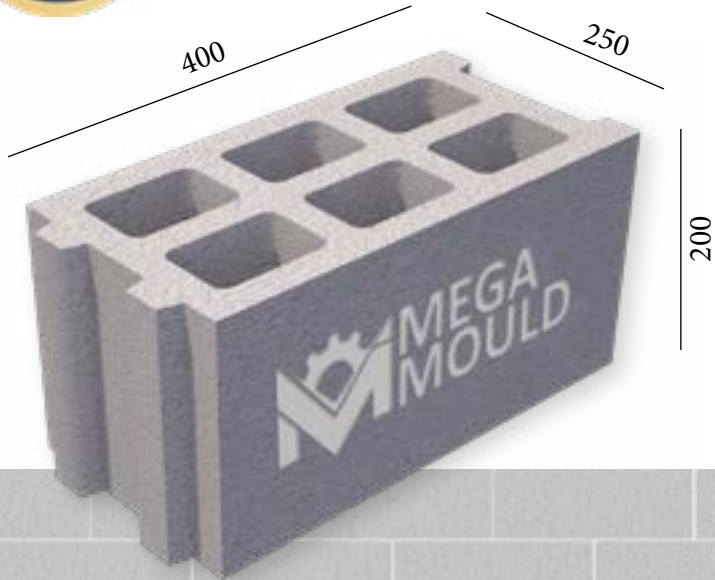

BRK - 341 BRK - 342 BRK - 343 BRK - 344

SPLITTABLE BLOCK MODEL

BRK - 341

MEASUREMENTS

Standard Length:	400 mm	Optional Length:	mm
Standard Width:	250 mm	Optional Width:	mm
Standard Height:	200 mm	Optional Height:	mm
Std.bottom cover thickness:	20 mm	Opt.bottom cover thickness:	mm