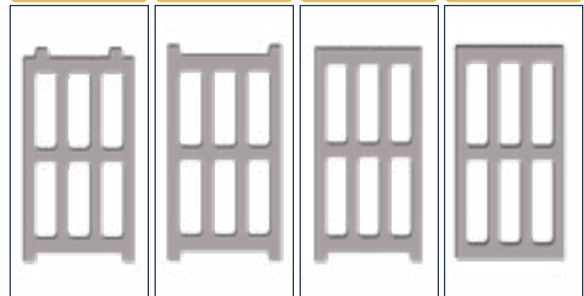

INTERCONNECTING MODEL

BRK - 161   BRK - 162   BRK - 163   BRK - 164