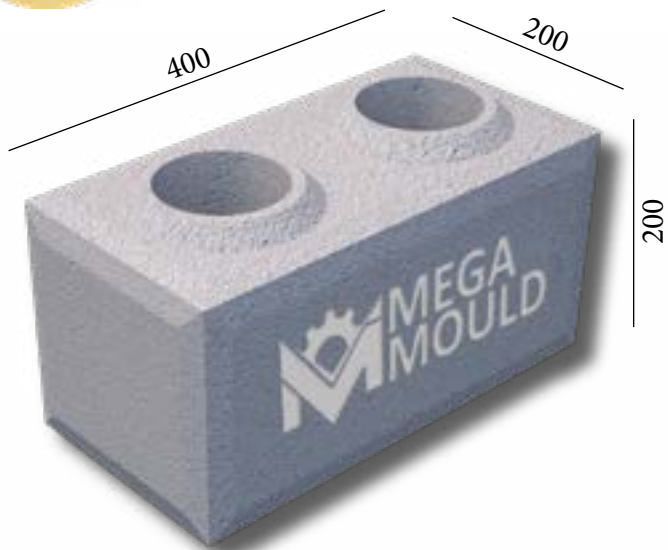

TOP VIEW

BRK - 207.LG

MEASUREMENTS

Standard Length:	400 mm	Optional Length:	mm
Standard Width:	200 mm	Optional Width:	mm
Standard Height:	200 mm	Optional Height:.....	mm
Std.bottom cover thickness:	(X)	Std.bottom cover thickness:	(X)

CMP - BRK - 207.LG /BLOCK 20
STANDARD: 400 x 200 x 200 mm