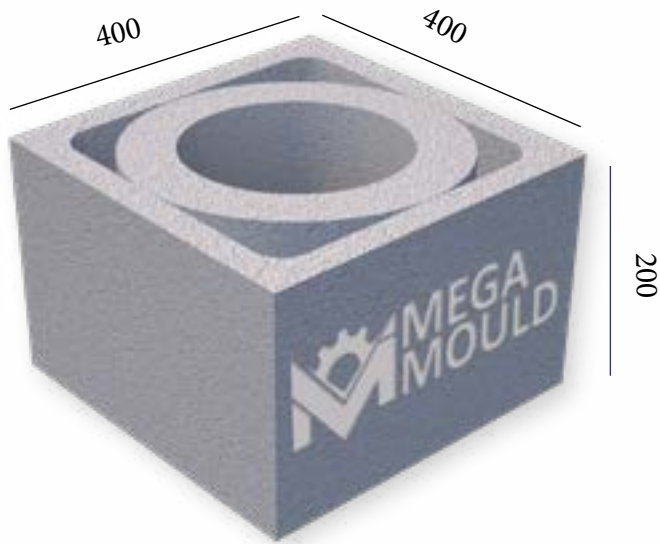

TOP VIEW

BC - 217

MEASUREMENTS

Standard Length:	400 mm	Optional Length:	mm
Standard Width:	400 mm	Optional Width:	mm
Standard Height:	200 mm	Optional Height:.....	mm
Std.bottom cover thickness:	(X)	Std.bottom cover thickness:	(X)

BC - 217 / CHIMNEY BLOCK

STANDARD: 400 x 400 x 200 mm

www.megamoulds.com