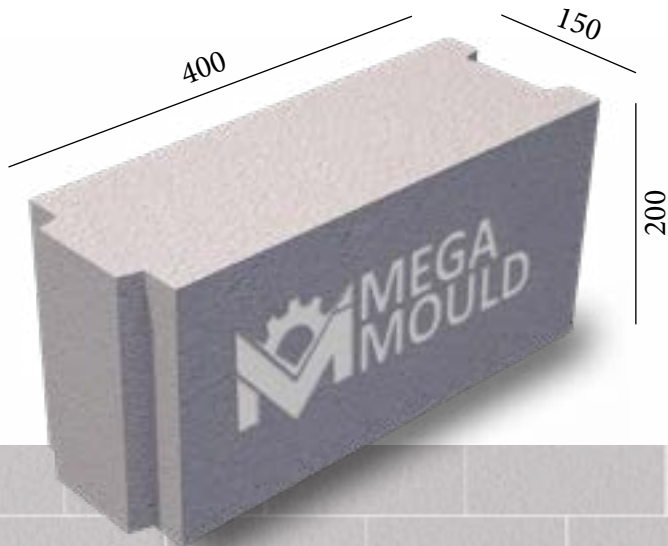

BRK - 025 / BLOCK 15.D
STANDARD: 400 x 150 x 200 mm

www.megamoulds.com