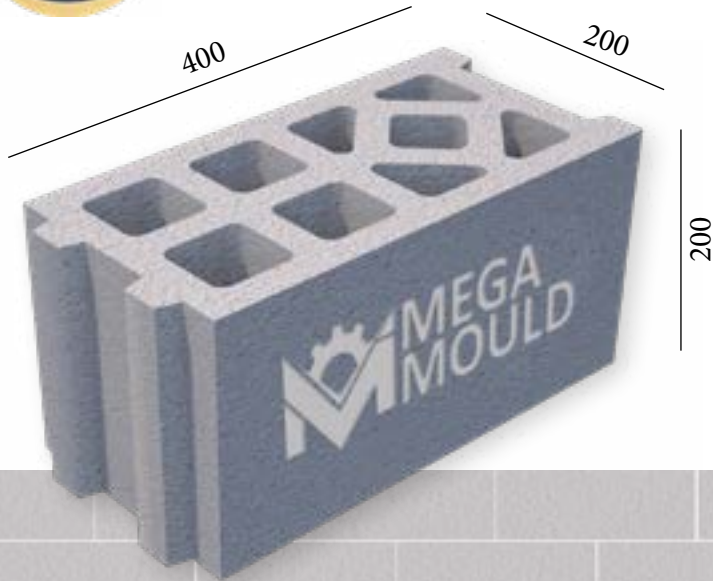

BRK - 202 / BLOCK 20
STANDARD: 400 x 200 x 200 mm

www.megamoulds.com