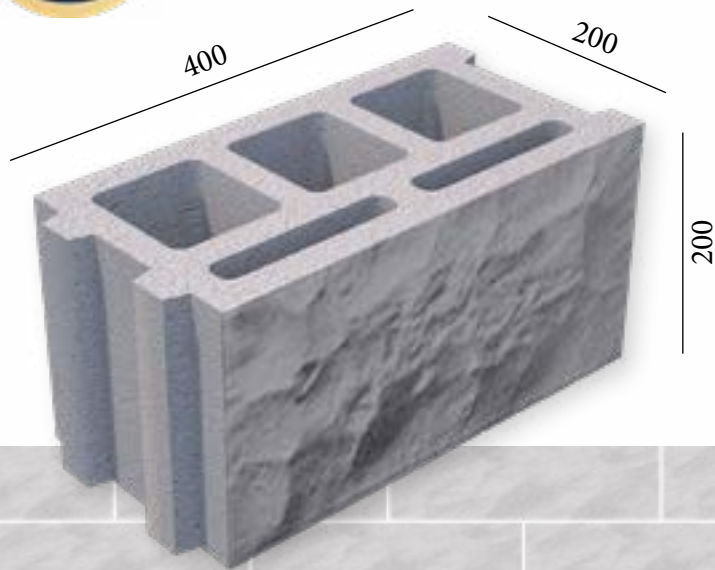

MEASUREMENTS

Standard Length:	400 mm	Optional Length:	mm
Standard Width:	200 mm	Optional Width:	mm
Standard Height:	200 mm	Optional Height:	mm
Std.bottom cover thickness:	20 mm	Opt.bottom cover thickness:	mm