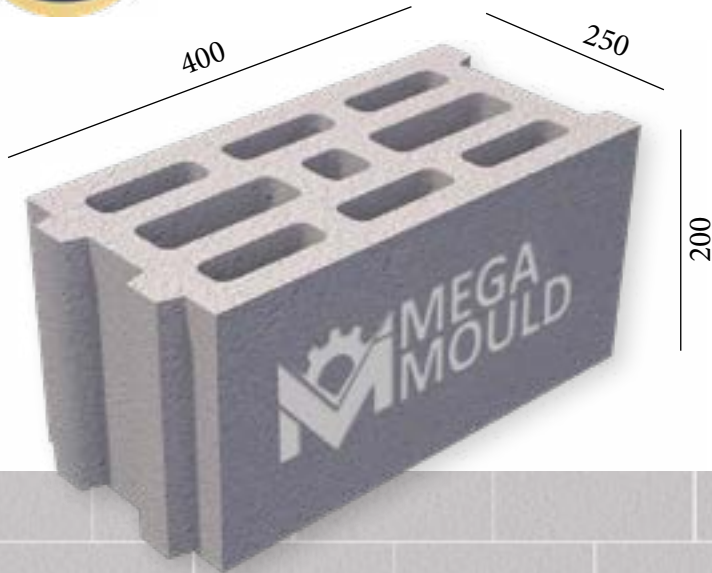

BRK - 373 / BLOCK 25
STANDARD: 400 x 250 x 200 mm

www.megamoulds.com