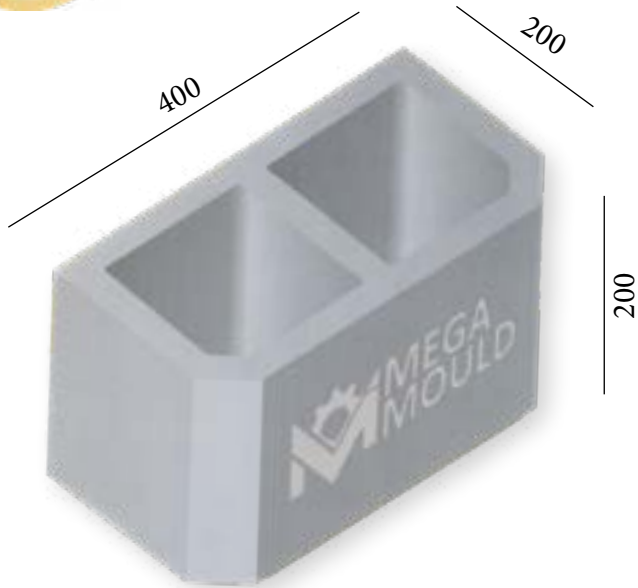

ASM - 02 HOLLOW FLOOR BLOCK 20
STANDARD: 400 x 200 x 200 mm

www.megamoulds.com