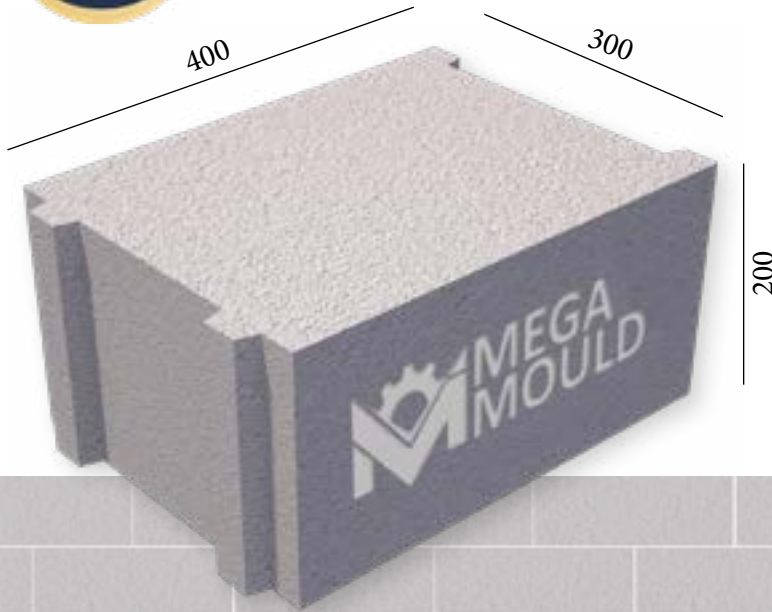

BRK - 133 / BLOCK 30.D
STANDARD: 400 x 300 x 200 mm

www.megamoulds.com