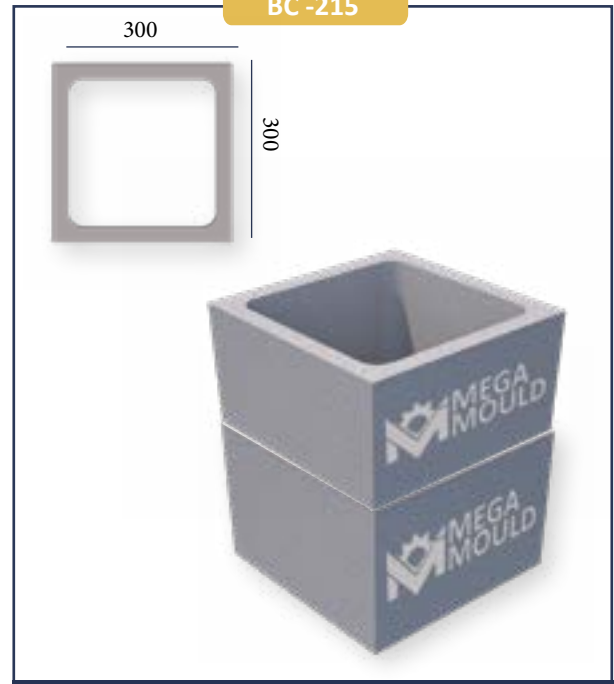

BC - 214 / CHIMNEY BLOCK
STANDARD: 300 x 300 x 200 mm

www.megamoulds.com

BC - 215 / CHIMNEY BLOCK

STANDARD: 300 x 300 x 200 mm

www.megamoulds.com

TOP VIEW

BC -215

MEASUREMENTS