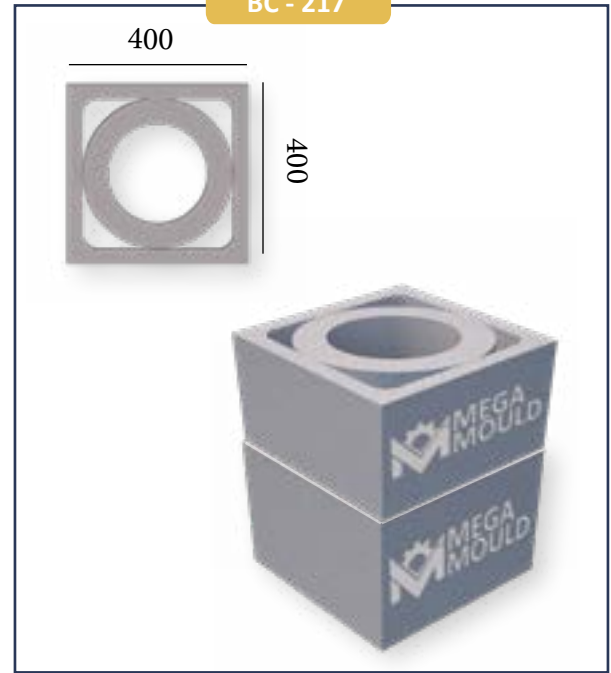

TOP VIEW

BC - 217