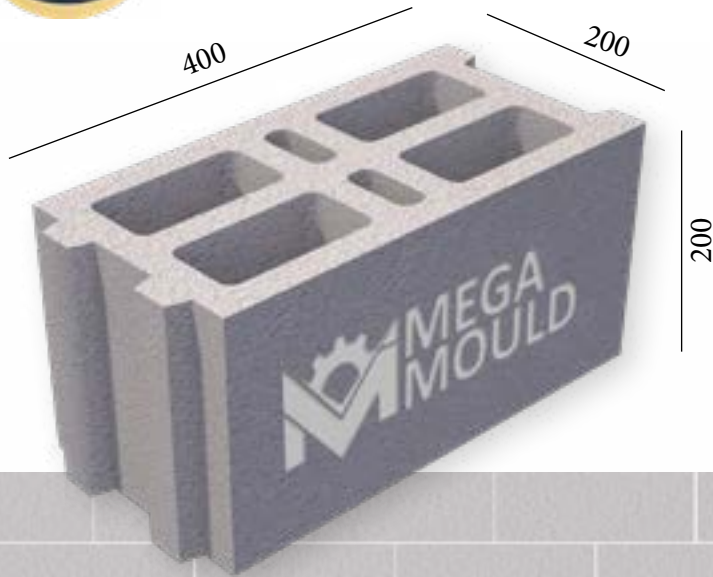

BRK - 093 / BLOCK 20
STANDARD: 400 x 200 x 200 mm

www.megamoulds.com