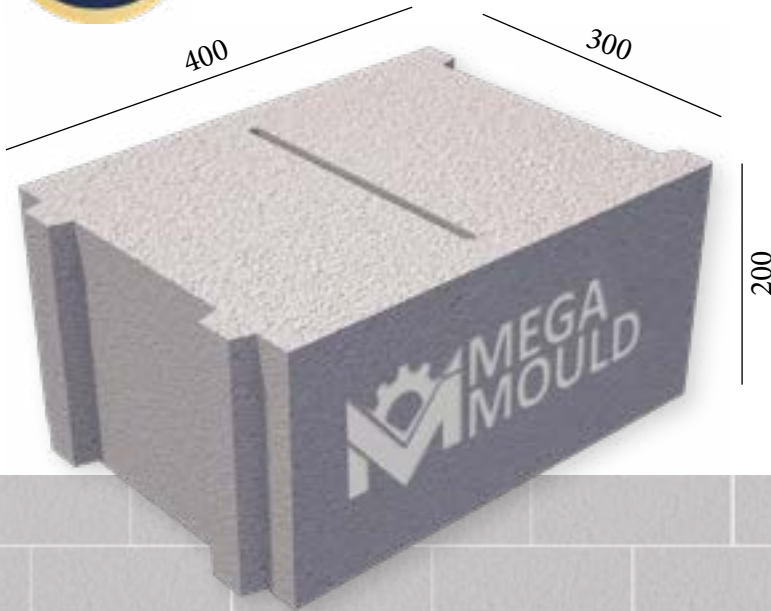

BRK - 303 / BLOCK 30.D
STANDARD: 400 x 300 x 200 mm

www.megamoulds.com