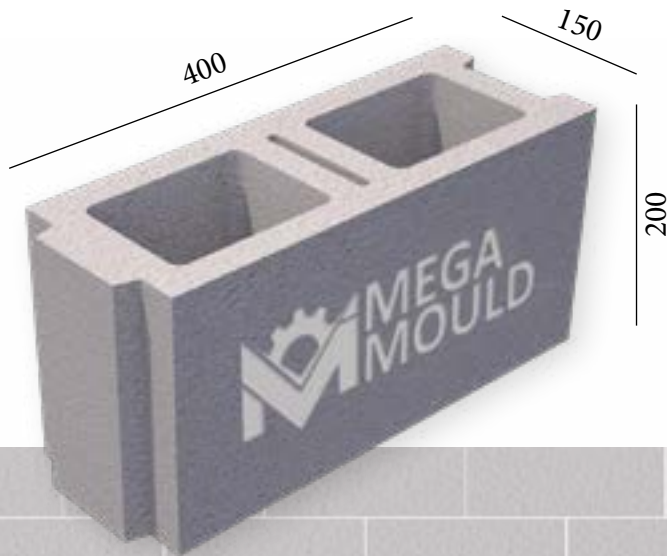

BRK - 037 / BLOCK 15
STANDARD: 400 x 150 x 200 mm

www.megamoulds.com