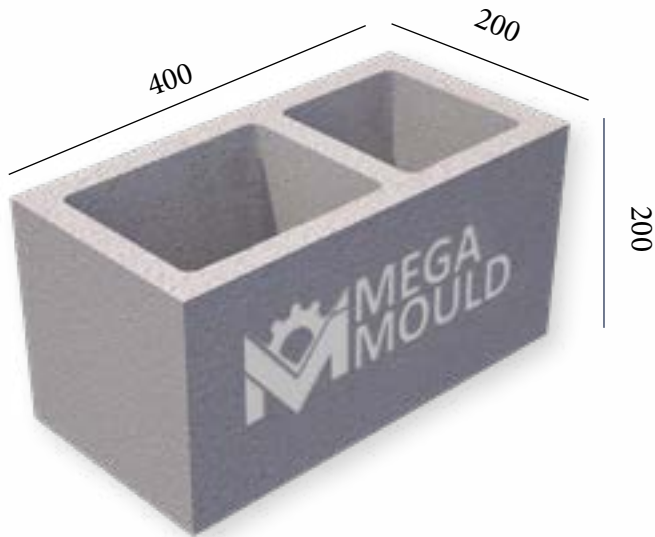

BC - 217 / CHIMNEY BLOCK

STANDARD: 400 x 400 x 200 mm

www.megamoulds.com

BC - 218 / CHIMNEY BLOCK

STANDARD: 400 x 200 x 200 mm

www.megamoulds.com

TOP VIEW

BC - 218