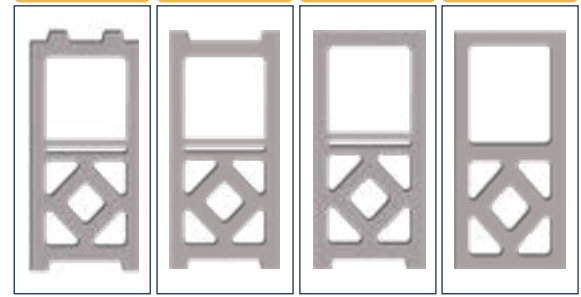

INTERCONNECTING MODEL

BRK - 401   **BRK - 468**   **BRK - 469**   **BRK - 470**

SPLITTABLE BLOCK MODEL