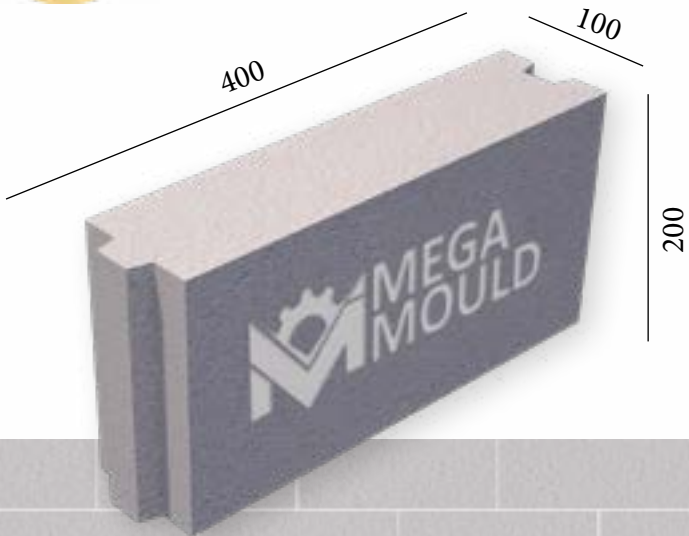

10 cm CONCRETE BLOCK MOULD SAMPLES

BRK - 001 / BLOCK 10.D
STANDARD: 400 x 100 x 200 mm

www.megamoulds.com

INTERCONNECTING MODEL

BRK - 001 BRK - 002 BRK - 003 BRK - 004

SPLITTABLE BLOCK MODEL

MEASUREMENTS

Standard Length:	400 mm	Optional Length:	mm
Standard Width:	100 mm	Optional Width:	mm
Standard Height:	200 mm	Optional Height:.....	mm
Std.bottom cover thickness:	(X)	Std.bottom cover thickness:	(X)