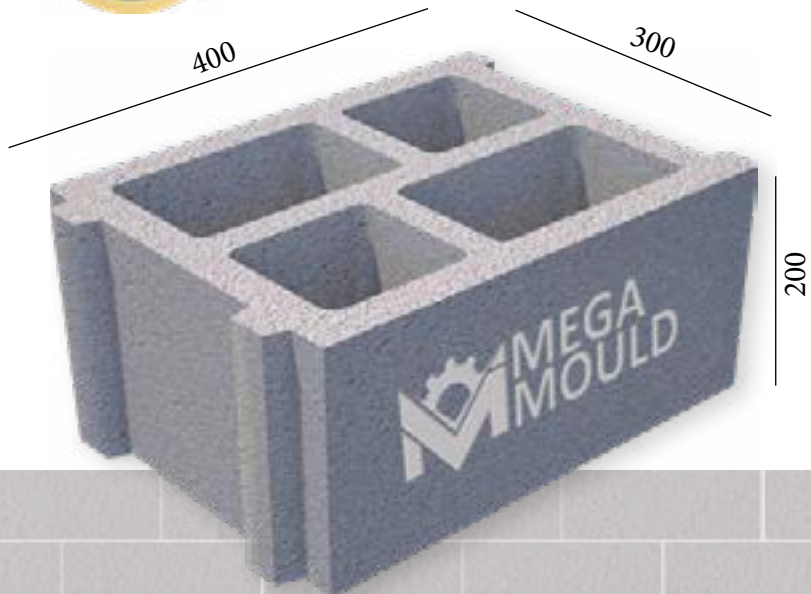

BRK - 197 / BLOCK 30
STANDARD: 400 x 300 x 200 mm

www.megamoulds.com