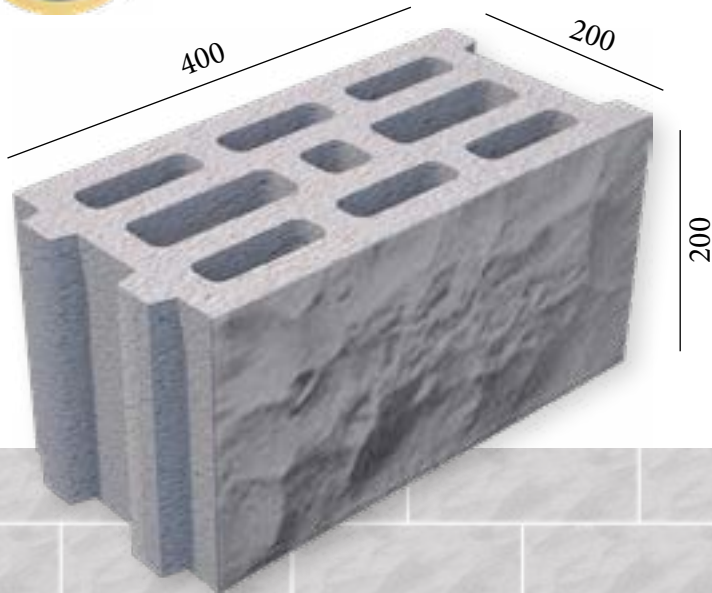

CMP - BRK - 206.YP / BLOCK 20
STANDARD: 400 x 200 x 200 mm

www.megamoulds.com