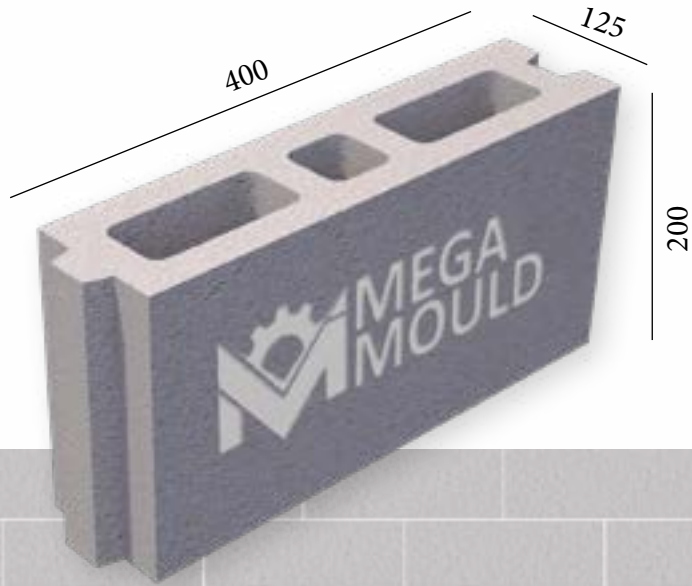

BRK - 308 / BLOCK 12,5
STANDARD: 400 x 125 x 200 mm

www.megamoulds.com