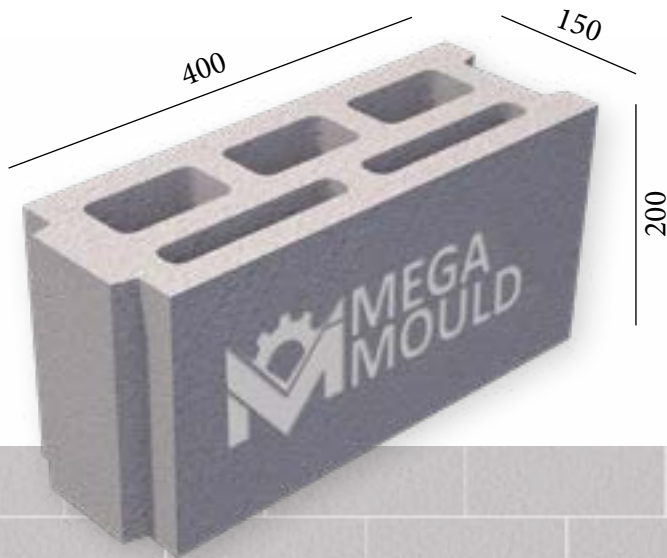

BRK - 022

BRK - 023

BRK - 024

SPLITTABLE BLOCK MODEL

BRK - 013

MEASUREMENTS

Standard Length:	400 mm	Optional Length:	mm
Standard Width:	100 mm	Optional Width:	mm
Standard Height:	200 mm	Optional Height:.....	mm
Std.bottom cover thickness:	20 mm	Opt.bottom cover thickness:.....	mm

BRK - 054

BRK - 055

BRK - 056

SPLITTABLE BLOCK MODEL

BRK - 037

MEASUREMENTS

Standard Length:	400 mm	Optional Length:	mm
Standard Width:	150 mm	Optional Width:	mm
Standard Height:	200 mm	Optional Height:	mm
Std.bottom cover thickness:	20 mm	Opt.bottom cover thickness:	mm