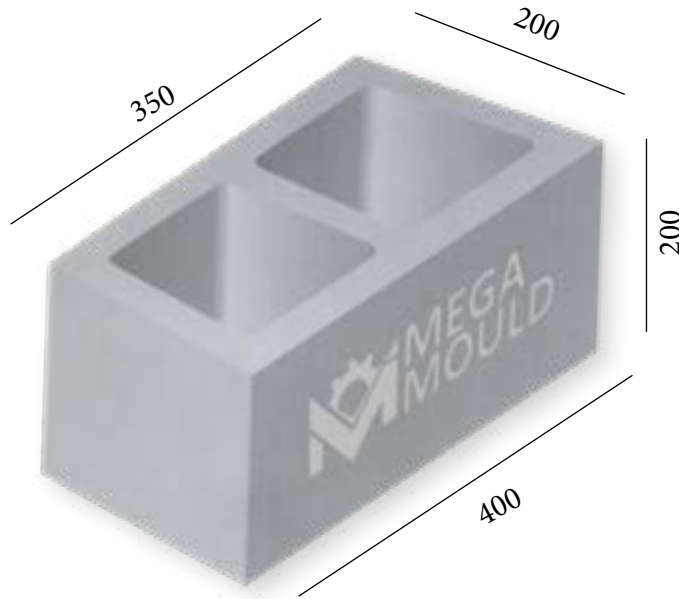

ASM - 03 HOLLOW FLOOR BLOCK 20

STANDARD: 400 - 350 x 200 x 200 mm

www.megamoulds.com