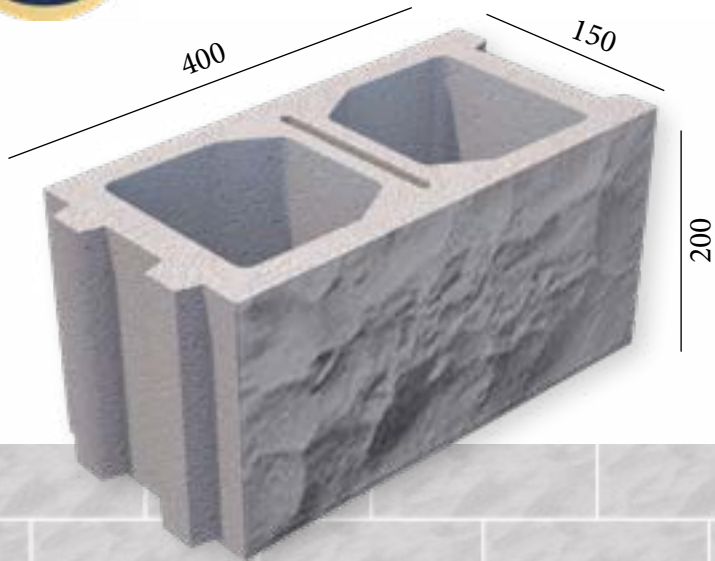

CMP - BRK - 416.YP / BLOCK 15
STANDARD: 400 x 150 x 200 mm

www.megamoulds.com