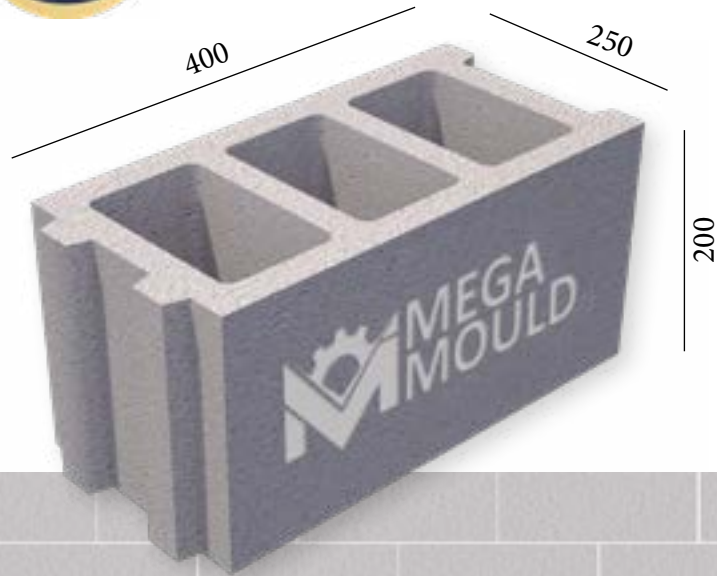

BRK - 333

BRK - 334

BRK - 335

BRK - 336

SPLITTABLE BLOCK MODEL

BRK - 353

MEASUREMENTS

Standard Length:	400 mm	Optional Length:	mm
Standard Width:	250 mm	Optional Width:	mm
Standard Height:	200 mm	Optional Height:.....	mm
Std.bottom cover thickness:	20 mm	Opt.bottom cover thickness:.....	mm

BRK - 337 / BLOCK 25
STANDARD: 400 x 250 x 200 mm

www.megamoulds.com

INTERCONNECTING MODEL

BRK - 337

BRK - 338

BRK - 339

BRK - 340

SPLITTABLE BLOCK MODEL