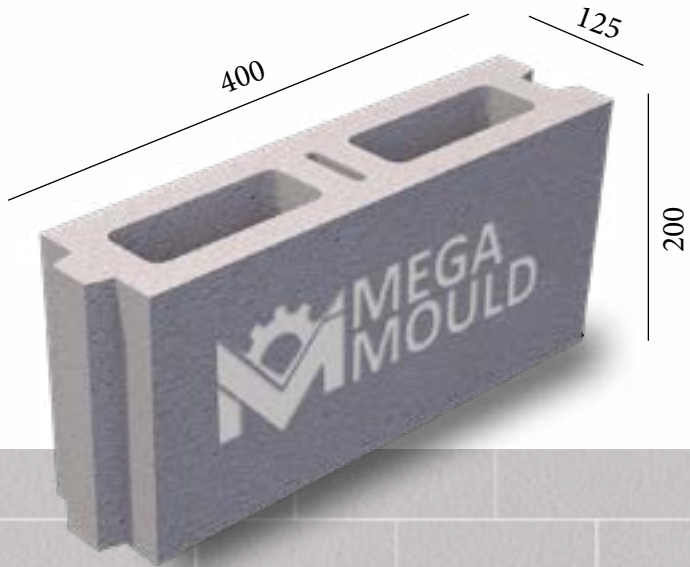

BRK - 316 / BLOCK 12,5
STANDARD: 400 x 125 x 200 mm

www.megamoulds.com