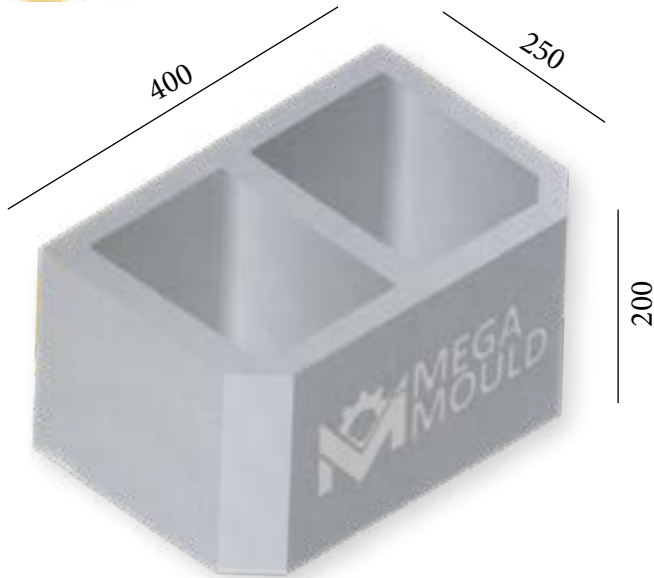

ASM - 06 HOLLOW FLOOR BLOCK 25

STANDARD: 400 x 250 x 200 mm

www.megamoulds.com