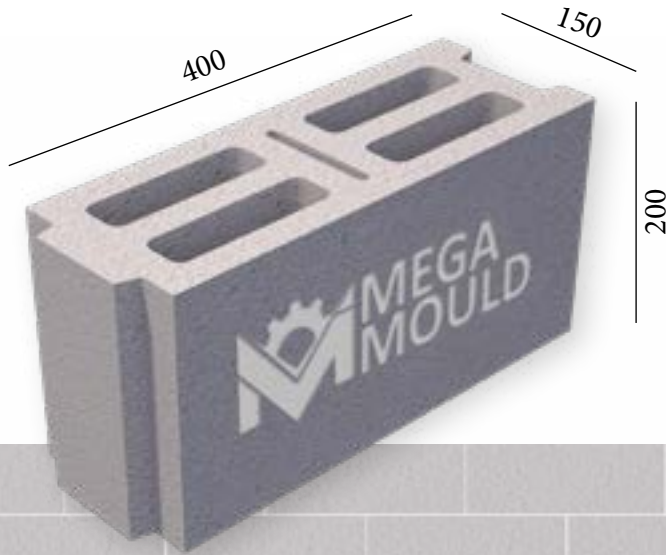

BRK - 009 / BLOCK 10
STANDARD: 400 x 100 x 200 mm

www.megamoulds.com

INTERCONNECTING MODEL

BRK - 009 BRK - 010 BRK - 011 BRK - 012

SPLITTABLE BLOCK MODEL

BRK - 013

MEASUREMENTS

Standard Length:	400 mm	Optional Length:	mm
Standard Width:	100 mm	Optional Width:	mm
Standard Height:	200 mm	Optional Height:	mm
Std.bottom cover thickness:	20 mm	Opt.bottom cover thickness:	mm

BRK - 013

BRK - 014

BRK - 015

BRK - 016

SPLITTABLE BLOCK MODEL

BRK - 013

MEASUREMENTS

Standard Length:	400 mm	Optional Length:	mm
Standard Width:	100 mm	Optional Width:	mm
Standard Height:	200 mm	Optional Height:	mm
Std.bottom cover thickness:	20 mm	Opt.bottom cover thickness:	mm

SPLITTABLE BLOCK MODEL

BRK - 049

MEASUREMENTS

Standard Length:	400 mm	Optional Length:	mm
Standard Width:	150 mm	Optional Width:	mm
Standard Height:	200 mm	Optional Height:	mm
Std.bottom cover thickness:	20 mm	Opt.bottom cover thickness:	mm

SPLITTABLE BLOCK MODEL

BRK - 049

MEASUREMENTS

Standard Length:	400 mm	Optional Length:	mm
Standard Width:	150 mm	Optional Width:	mm
Standard Height:	200 mm	Optional Height:.....	mm
Std.bottom cover thickness:	20 mm	Opt.bottom cover thickness:.....	mm