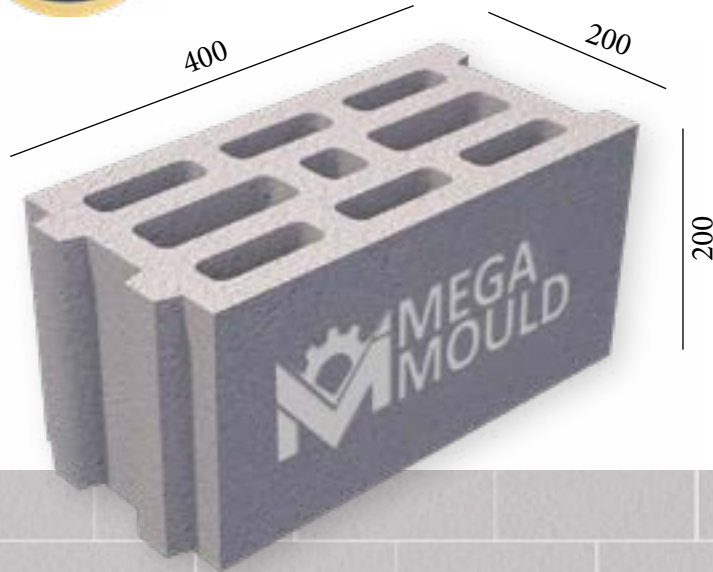

BRK - 117 / BLOCK 20

STANDARD: 400 x 200 x 200 mm

www.megamoulds.com