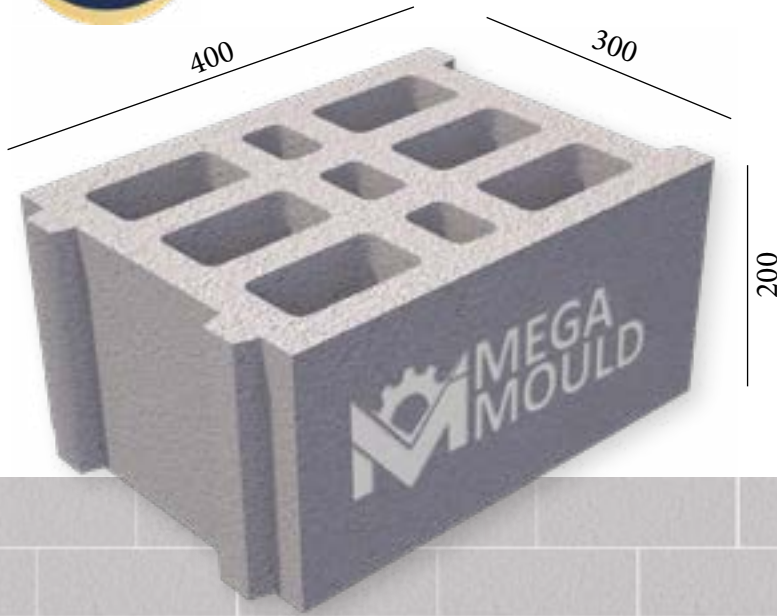

BRK - 169

BRK - 170

BRK - 171

BRK - 172

SPLITTABLE BLOCK MODEL

BRK - 169

MEASUREMENTS

Standard Length:	400 mm	Optional Length:	mm
Standard Width:	300 mm	Optional Width:	mm
Standard Height:	200 mm	Optional Height:.....	mm
Std.bottom cover thickness:	20 mm	Opt.bottom cover thickness:.....	mm

BRK - 173 / BLOCK 30
STANDARD: 400 x 300 x 200 mm

www.megamoulds.com

INTERCONNECTING MODEL

BRK - 173

BRK - 174

BRK - 175

BRK - 176

SPLITTABLE BLOCK MODEL