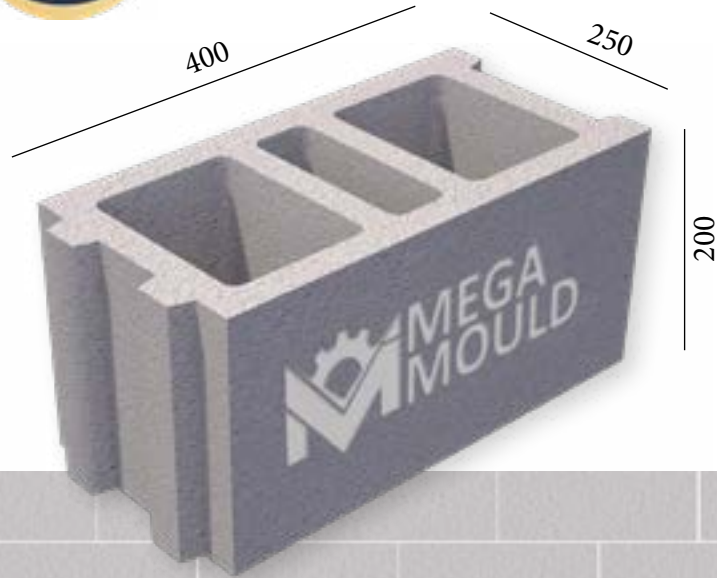

BRK - 381

BRK - 382

BRK - 383

BRK - 384

SPLITTABLE BLOCK MODEL

BRK - 377

MEASUREMENTS

Standard Length:	400 mm	Optional Length:	mm
Standard Width:	250 mm	Optional Width:	mm
Standard Height:	200 mm	Optional Height:.....	mm
Std.bottom cover thickness:	20 mm	Opt.bottom cover thickness:.....	mm

BRK - 385 / BLOCK 25
STANDARD: 400 x 250 x 200 mm

www.megamoulds.com

INTERCONNECTING MODEL

BRK - 385 BRK - 386 BRK - 387 BRK - 388

SPLITTABLE BLOCK MODEL

BRK - 341

MEASUREMENTS

Standard Length:	400 mm	Optional Length:	mm
Standard Width:	250 mm	Optional Width:	mm
Standard Height:	200 mm	Optional Height:	mm
Std.bottom cover thickness:	20 mm	Opt.bottom cover thickness:	mm