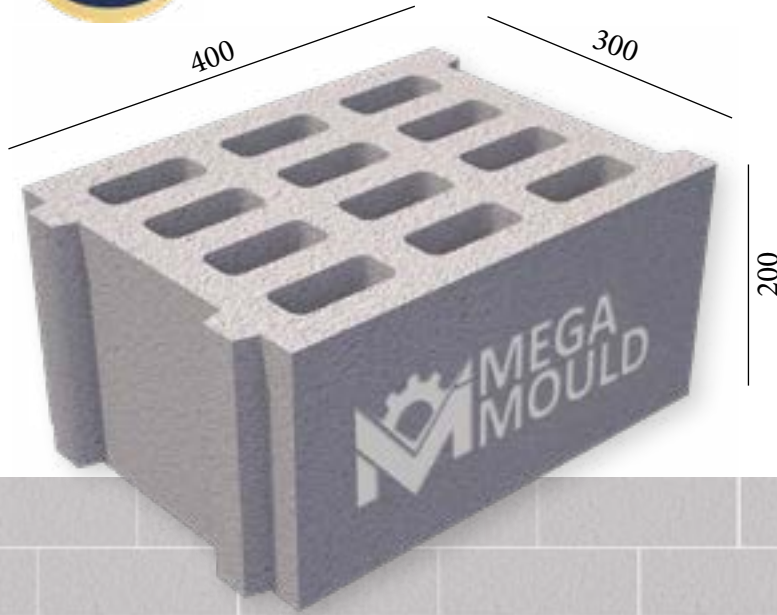

BRK - 177 / BLOCK 30
STANDARD: 400 x 300 x 200 mm

www.megamoulds.com