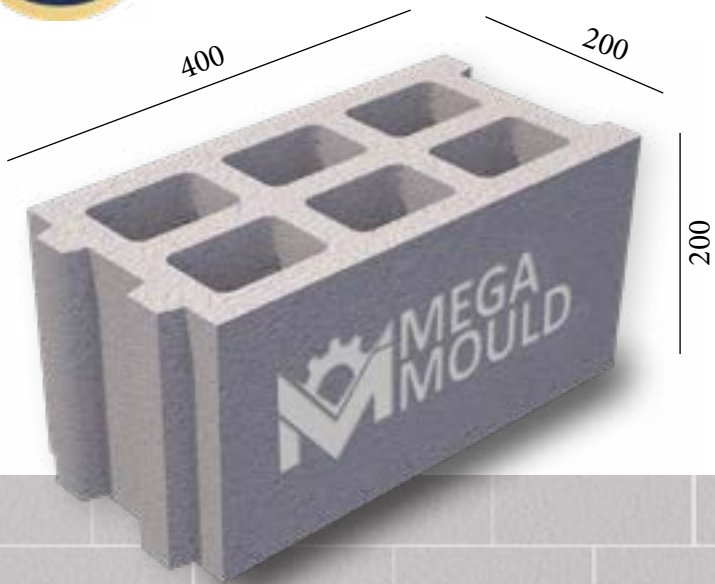

BRK - 085

BRK - 086

BRK - 087

BRK - 088

SPLITTABLE BLOCK MODEL

BRK - 085

MEASUREMENTS

Standard Length:	400 mm	Optional Length:	mm
Standard Width:	200 mm	Optional Width:	mm
Standard Height:	200 mm	Optional Height:.....	mm
Std.bottom cover thickness:	20 mm	Opt.bottom cover thickness:.....	mm

BRK - 089 / BLOCK 20
STANDARD: 400 x 200 x 200 mm

www.megamoulds.com

INTERCONNECTING MODEL

BRK - 089 BRK - 090 BRK - 091 BRK - 092

SPLITTABLE BLOCK MODEL

BRK - 097

MEASUREMENTS

Standard Length:	400 mm	Optional Length:	mm
Standard Width:	200 mm	Optional Width:	mm
Standard Height:	200 mm	Optional Height:	mm
Std.bottom cover thickness:	20 mm	Opt.bottom cover thickness:	mm