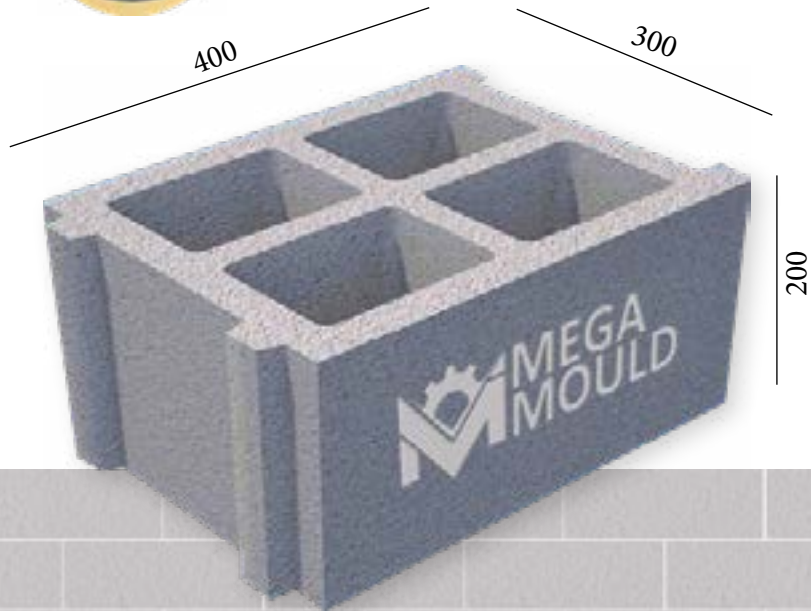

BRK - 185

BRK - 186

BRK - 187

BRK - 188

SPLITTABLE BLOCK MODEL

BRK - 169

MEASUREMENTS

Standard Length:	400 mm	Optional Length:	mm
Standard Width:	300 mm	Optional Width:	mm
Standard Height:	200 mm	Optional Height:.....	mm
Std.bottom cover thickness:	20 mm	Opt.bottom cover thickness:.....	mm

BRK - 193 / BLOCK 30
STANDARD: 400 x 300 x 200 mm

www.megamoulds.com

INTERCONNECTING MODEL

BRK - 193 BRK - 194 BRK - 195 BRK - 196

SPLITTABLE BLOCK MODEL

MEASUREMENTS

Standard Length:	400 mm	Optional Length:	mm
Standard Width:	300 mm	Optional Width:	mm
Standard Height:	200 mm	Optional Height:.....	mm
Std.bottom cover thickness:	20 mm	Opt.bottom cover thickness:.....	mm