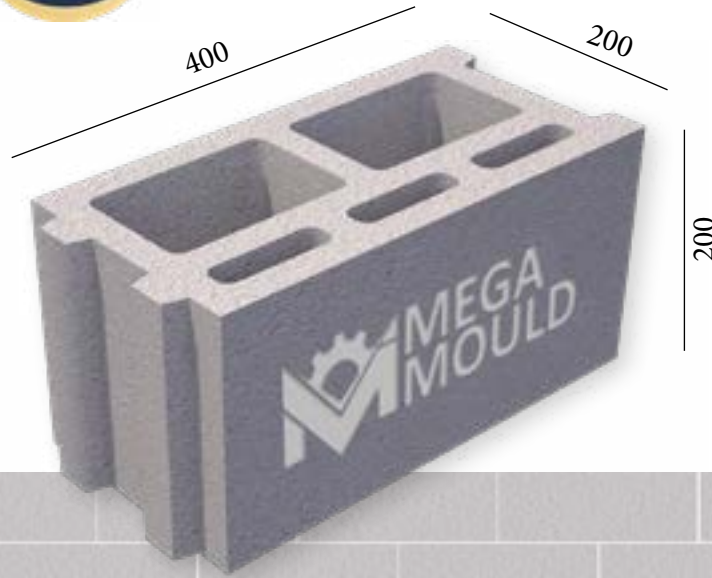

BRK - 109 / BLOCK 20
STANDARD: 400 x 200 x 200 mm

www.megamoulds.com