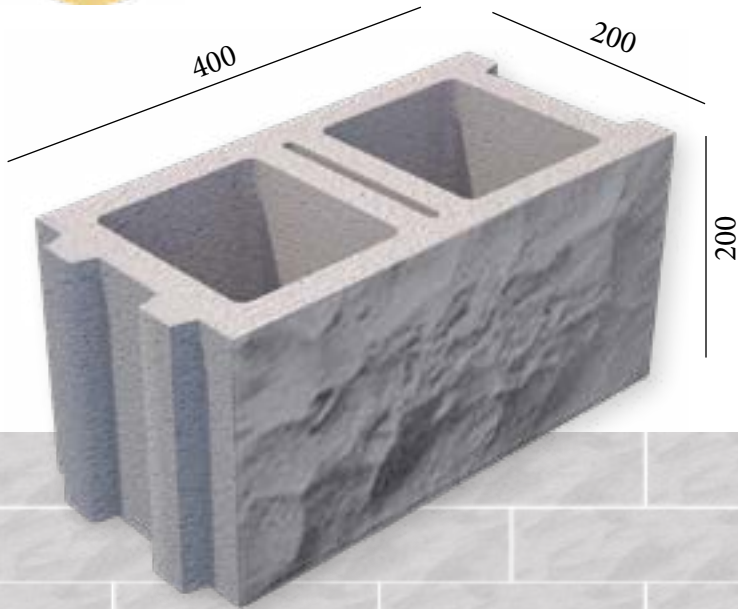

BRK - 429.YP

BRK - 483.YP

BRK - 484.YP

BRK - 485.YP

SPLITTABLE BLOCK MODEL

MEASUREMENTS

Standard Length:	400 mm	Optional Length:	mm
Standard Width:	200 mm	Optional Width:	mm
Standard Height:	200 mm	Optional Height:.....	mm
Std.bottom cover thickness:	20 mm	Opt.bottom cover thickness:.....	mm