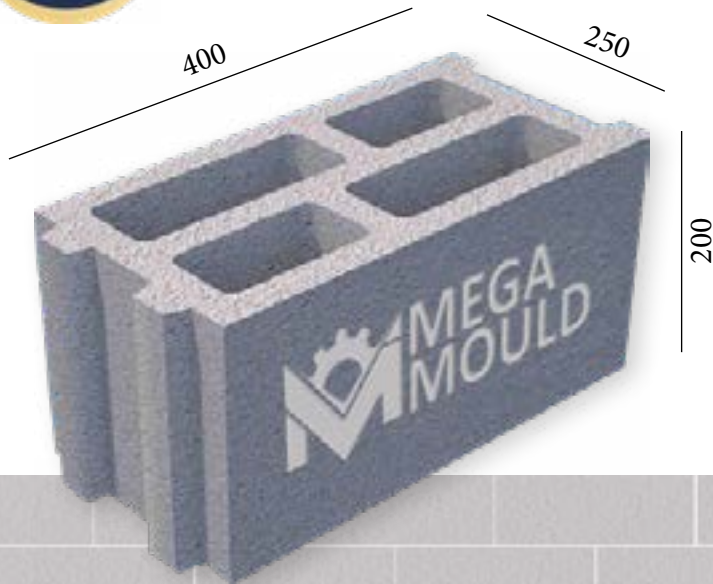

BRK - 452 / BLOCK 25
STANDARD: 400 x 250 x 200 mm

www.megamoulds.com