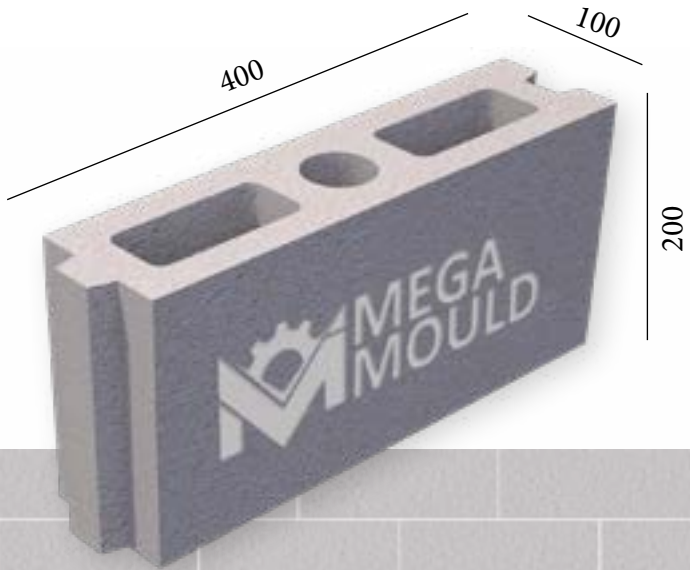

BRK - 013

BRK - 014

BRK - 015

BRK - 016

SPLITTABLE BLOCK MODEL

BRK - 013

MEASUREMENTS

Standard Length:	400 mm	Optional Length:	mm
Standard Width:	100 mm	Optional Width:	mm
Standard Height:	200 mm	Optional Height:	mm
Std.bottom cover thickness:	20 mm	Opt.bottom cover thickness:	mm

BRK - 017 / BLOCK 10
STANDARD: 400 x 100 x 200 mm

www.megamoulds.com

INTERCONNECTING MODEL

BRK - 017

BRK - 018

BRK - 019

BRK - 020

SPLITTABLE BLOCK MODEL