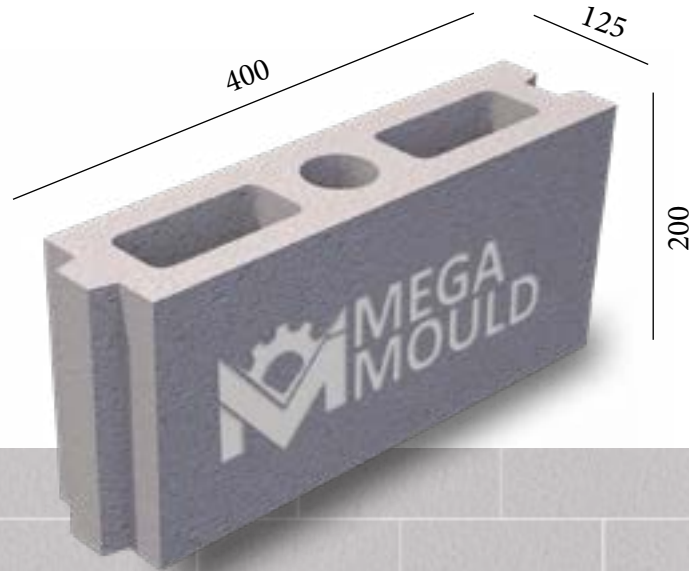

10 cm CONCRETE BLOCK MOULD SAMPLES

BRK - 001 / BLOCK 10.D
STANDARD: 400 x 100 x 200 mm

www.megamoulds.com

INTERCONNECTING MODEL

BRK - 001 BRK - 002 BRK - 003 BRK - 004

SPLITTABLE BLOCK MODEL

MEASUREMENTS

Standard Length:	400 mm	Optional Length:	mm
Standard Width:	100 mm	Optional Width:	mm
Standard Height:	200 mm	Optional Height:.....	mm
Std.bottom cover thickness:	(X)	Std.bottom cover thickness:	(X)

BRK - 300 / BLOCK 10.D
STANDARD: 400 x 100 x 200 mm

www.megamoulds.com

INTERCONNECTING MODEL

BRK - 300

BRK - 434

BRK - 435

BRK - 436

SPLITTABLE BLOCK MODEL

BRK - 316

BRK - 317

BRK - 318

BRK - 319

SPLITTABLE BLOCK MODEL

BRK - 316

MEASUREMENTS

Standard Length:	400 mm	Optional Length:	mm
Standard Width:	125 mm	Optional Width:	mm
Standard Height:	200 mm	Optional Height:	mm
Std. bottom cover thickness:	20 mm	Opt. bottom cover thickness:	mm