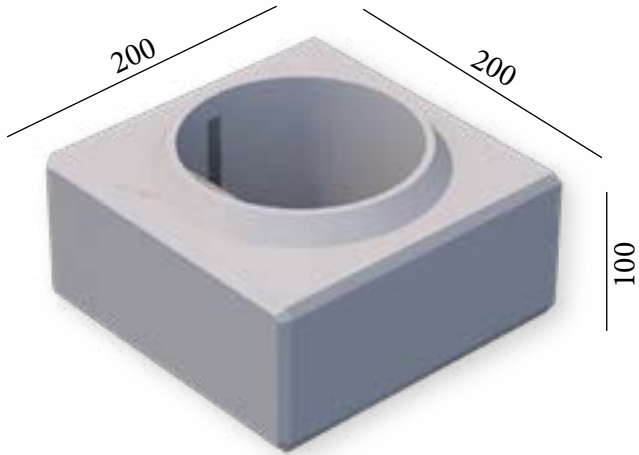

TOP VIEW

BRK - 227.LG

MEASUREMENTS

Standard Length:	200 mm	Optional Length:	mm
Standard Width:	200 mm	Optional Width:	mm
Standard Height:	100 mm	Optional Height:.....	mm
Std.bottom cover thickness:	(X)	Std.bottom cover thickness:	(X)

CMP - BRK - 227.LG / BLOCK 20
STANDARD: 200 x 200 x 100 mm

www.megamoulds.com

+90 545 347 17 61
+90 542 359 67 64
+90 542 359 67 50
+90 542 359 67 37
+90 542 359 67 53
+90 542 359 67 92