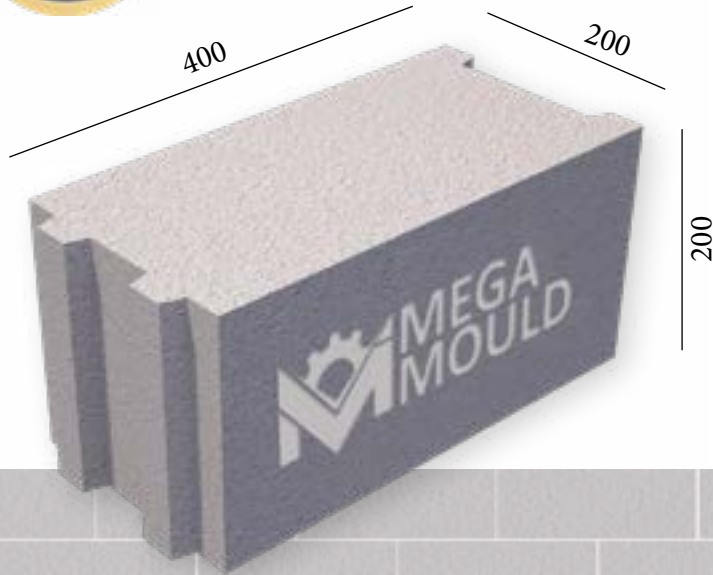

BRK - 073 / BLOCK 20.D
STANDARD: 400 x 200 x 200 mm

www.megamoulds.com