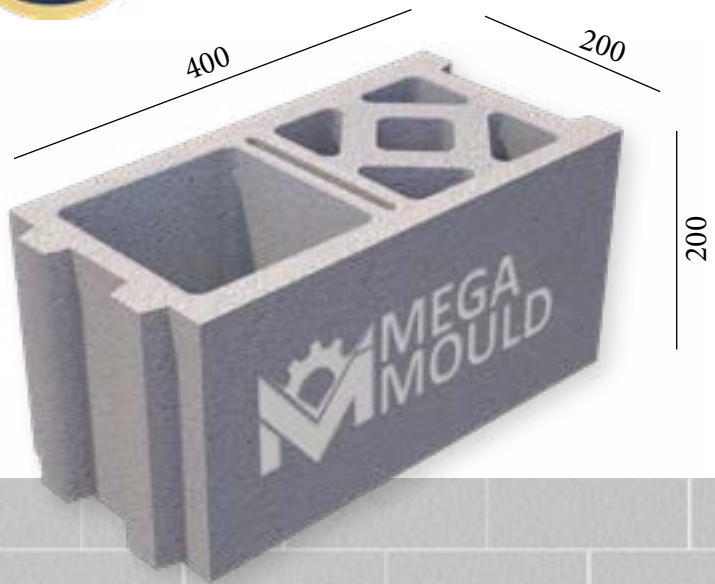

BRK - 401 / BLOCK 20
STANDARD: 400 x 200 x 200 mm

www.megamoulds.com