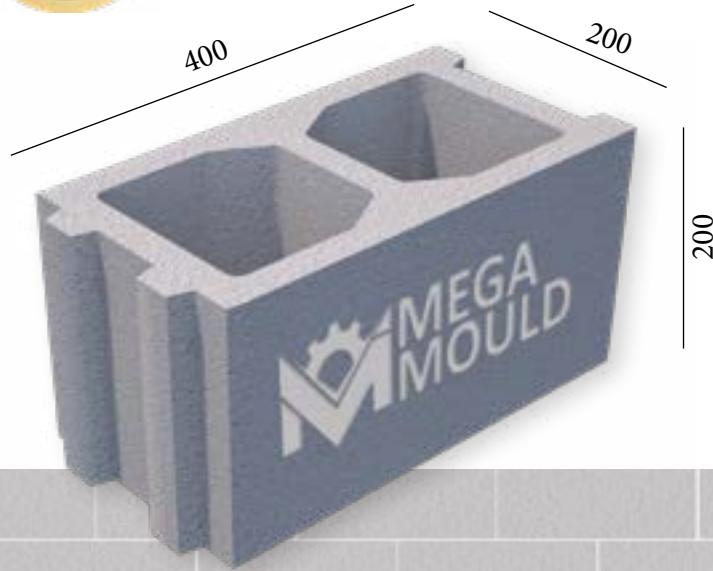

BRK - 390 / BLOCK 20
STANDARD: 400 x 200 x 200 mm

www.megamoulds.com