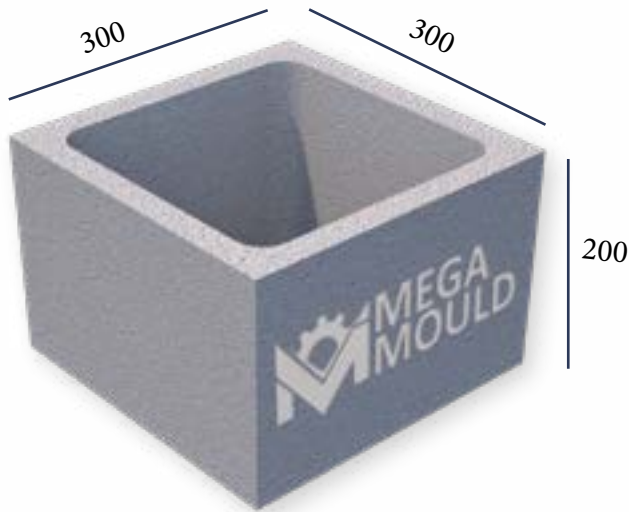

BC - 215 / CHIMNEY BLOCK

STANDARD: 300 x 300 x 200 mm

www.megamoulds.com