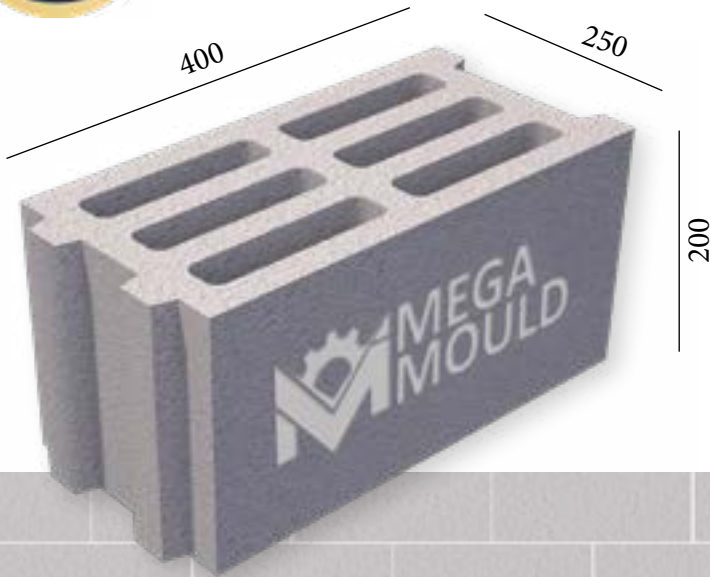

BRK - 369 / BLOCK 25
STANDARD: 400 x 250 x 200 mm

www.megamoulds.com

INTERCONNECTING MODEL

BRK - 369

BRK - 370

BRK - 371

BRK - 372

SPLITTABLE BLOCK MODEL