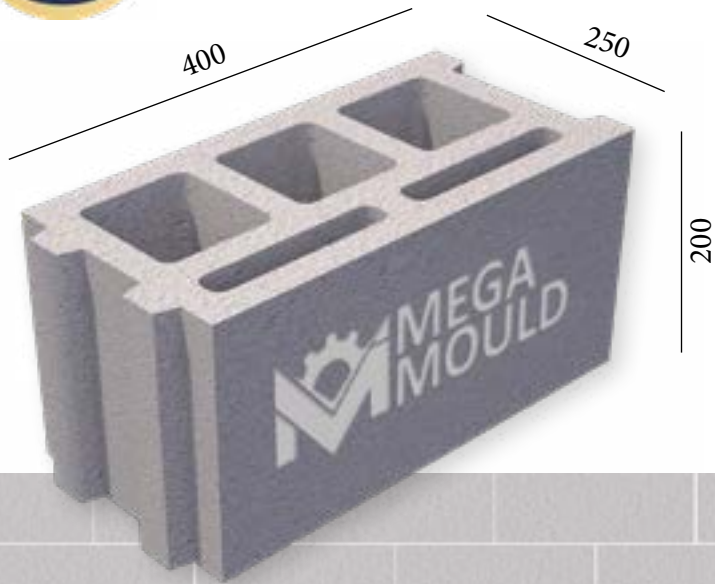

SPLITTABLE BLOCK MODEL

MEASUREMENTS

Standard Length:	400 mm	Optional Length:	mm
Standard Width:	250 mm	Optional Width:	mm
Standard Height:	200 mm	Optional Height:	mm
Std. bottom cover thickness:	20 mm	Opt. bottom cover thickness:	mm