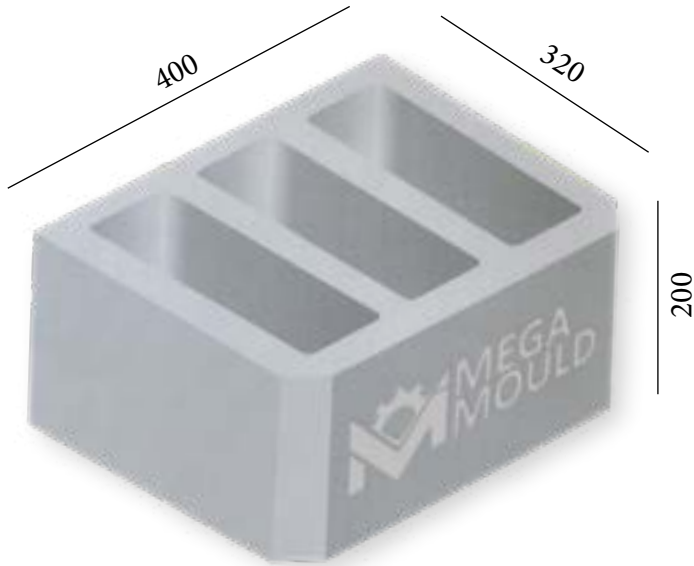

ASM - 07 HOLLOW FLOOR BLOCK 32

STANDARD: 400 x 320 x 200 mm

www.megamoulds.com