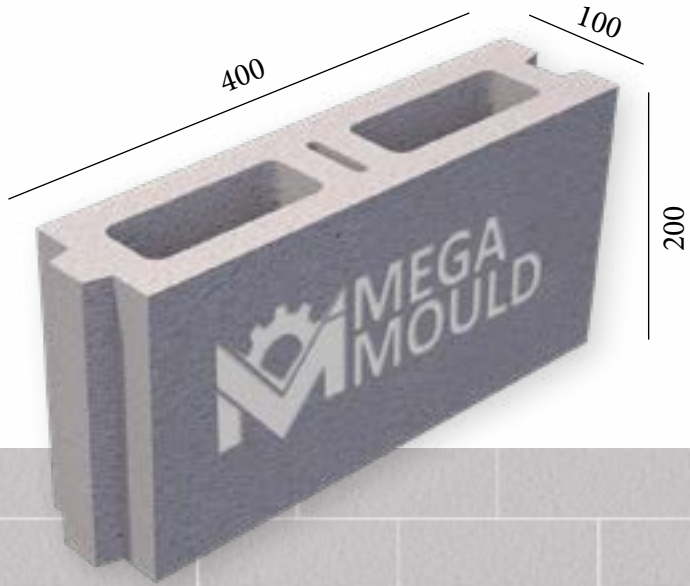

BRK - 013 / BLOCK 10
STANDARD: 400 x 100 x 200 mm

www.megamoulds.com