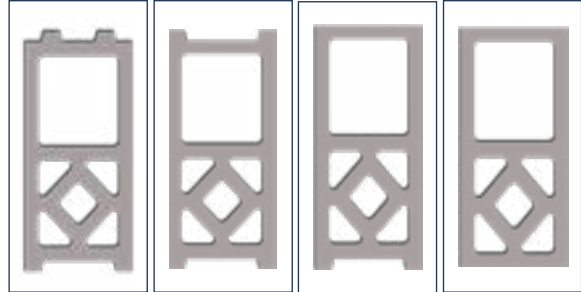

BRK - 203 / BLOCK 20
STANDARD: 400 x 200 x 200 mm

www.megamoulds.com

INTERCONNECTING MODEL

BRK - 203

BRK - 398

BRK - 399

BRK - 400

SPLITTABLE BLOCK MODEL