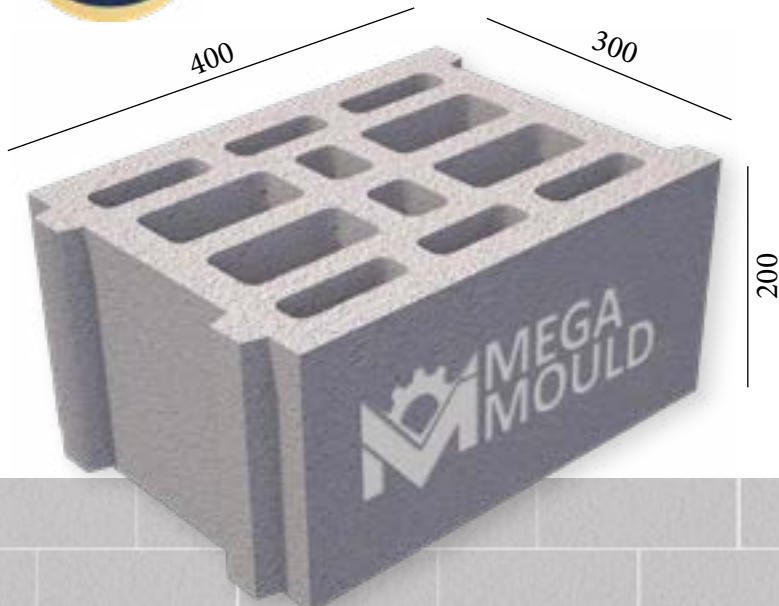

BRK - 185 / BLOCK 30
STANDARD: 400 x 300 x 200 mm

www.megamoulds.com