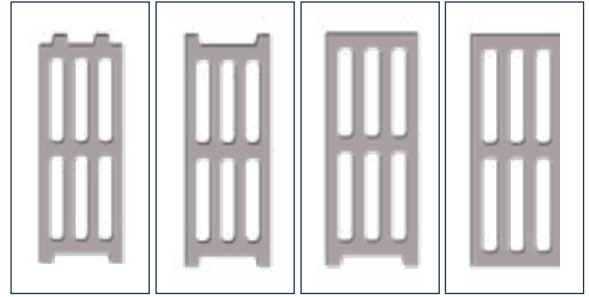

INTERCONNECTING MODEL

BRK - 113   BRK - 114   BRK - 115   BRK - 116

SPLITTABLE BLOCK MODEL