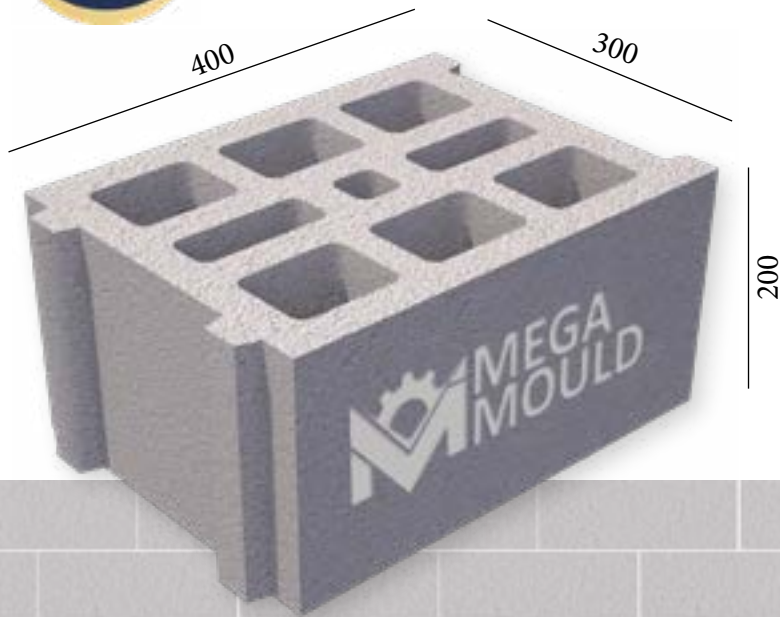

BRK - 177 BRK - 178 BRK - 179 BRK - 180

SPLITTABLE BLOCK MODEL

BRK - 169

MEASUREMENTS

Standard Length:	400 mm	Optional Length:	mm
Standard Width:	300 mm	Optional Width:	mm
Standard Height:	200 mm	Optional Height:	mm
Std. bottom cover thickness:	20 mm	Opt. bottom cover thickness:	mm

BRK - 181 / BLOCK 30
STANDARD: 400 x 300 x 200 mm

www.megamoulds.com

INTERCONNECTING MODEL

BRK - 181 BRK - 182 BRK - 183 BRK - 184

SPLITTABLE BLOCK MODEL

BRK - 145

MEASUREMENTS

Standard Length:	400 mm	Optional Length:	mm
Standard Width:	300 mm	Optional Width:	mm
Standard Height:	200 mm	Optional Height:	mm
Std.bottom cover thickness:	20 mm	Opt.bottom cover thickness:	mm