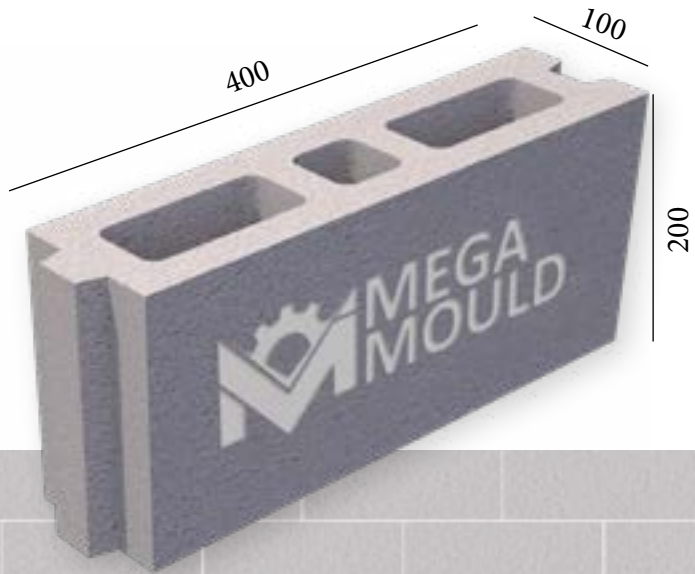

BRK - 005 / BLOCK 10
STANDARD: 400 x 100 x 200 mm

www.megamoulds.com