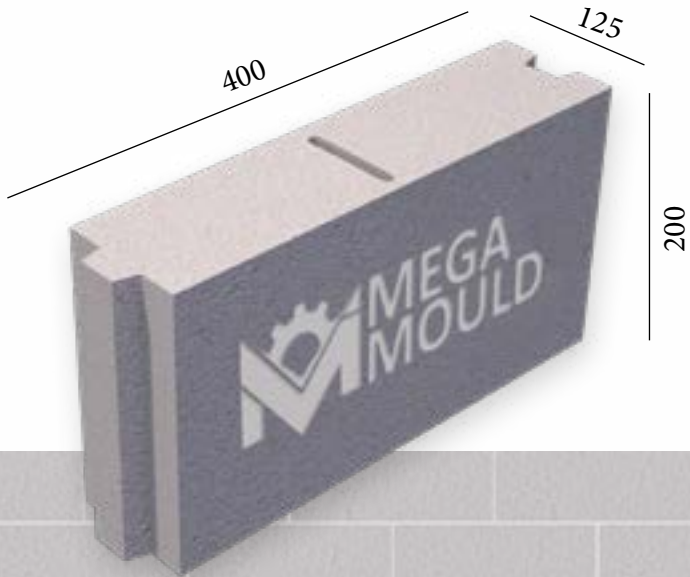

BRK - 307

SPLITTABLE BLOCK MODEL

BRK - 328

MEASUREMENTS

Standard Length:	400 mm	Optional Length:	mm
Standard Width:	125 mm	Optional Width:	mm
Standard Height:	200 mm	Optional Height:.....	mm
Std.bottom cover thickness:	(X)	Std.bottom cover thickness:	(X)

BRK - 328 / BLOCK 12,5.D
 STANDARD: 400 x 125 x 200 mm

www.megamoulds.com

INTERCONNECTING MODEL

BRK - 328 BRK - 437 BRK - 438 BRK - 439

SPLITTABLE BLOCK MODEL

BRK - 328

MEASUREMENTS

Standard Length:	400 mm	Optional Length:mm
Standard Width:	125 mm	Optional Width:mm
Standard Height:	200 mm	Optional Height:mm
Std.bottom cover thickness:	(X)	Std.bottom cover thickness:	(X)