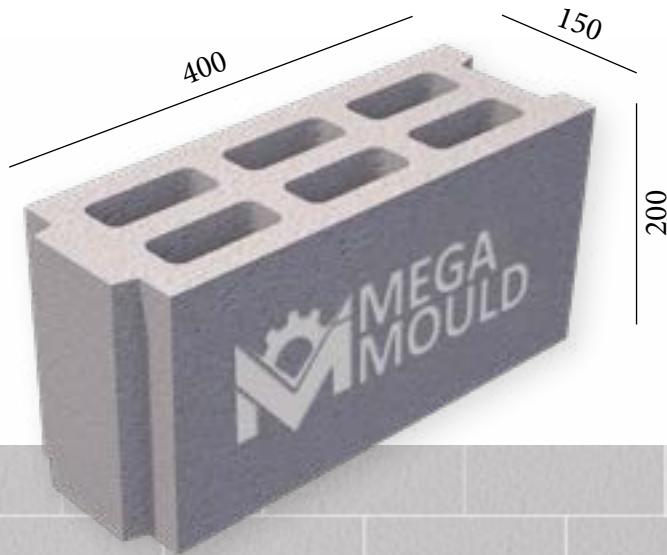

BRK - 009 / BLOCK 10
STANDARD: 400 x 100 x 200 mm

www.megamoulds.com

INTERCONNECTING MODEL

BRK - 009 BRK - 010 BRK - 011 BRK - 012

SPLITTABLE BLOCK MODEL

BRK - 013

MEASUREMENTS

Standard Length:	400 mm	Optional Length:	mm
Standard Width:	100 mm	Optional Width:	mm
Standard Height:	200 mm	Optional Height:	mm
Std.bottom cover thickness:	20 mm	Opt.bottom cover thickness:	mm

BRK - 037 BRK - 038 BRK - 039 BRK - 040

SPLITTABLE BLOCK MODEL

BRK - 037

MEASUREMENTS

Standard Length:	400 mm	Optional Length:	mm
Standard Width:	150 mm	Optional Width:	mm
Standard Height:	200 mm	Optional Height:	mm
Std.bottom cover thickness:	20 mm	Opt.bottom cover thickness:	mm

BRK - 041 / BLOCK 15

STANDARD: 400 x 150 x 200 mm

www.megamoulds.com

INTERCONNECTING MODEL

BRK - 041

BRK - 042

BRK - 043

BRK - 044