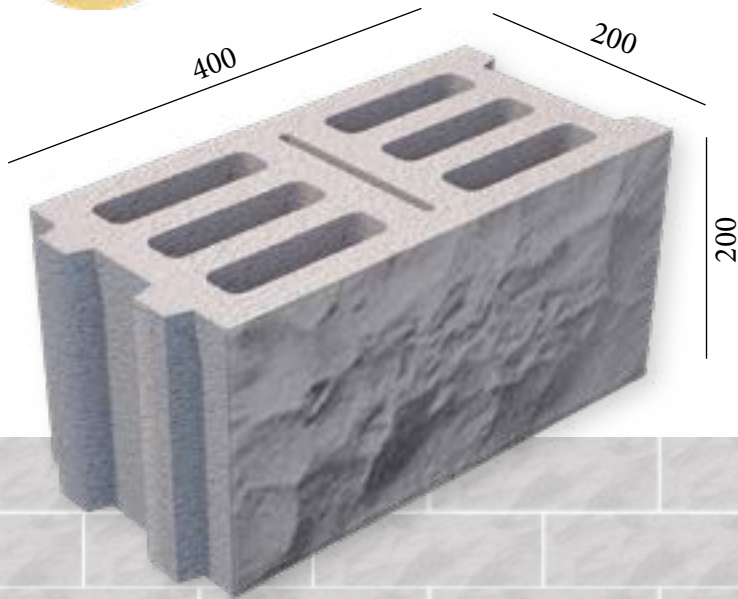

CMP - BRK - 429.YP / BLOCK 20
STANDARD: 400 x 200 x 200 mm

www.megamoulds.com