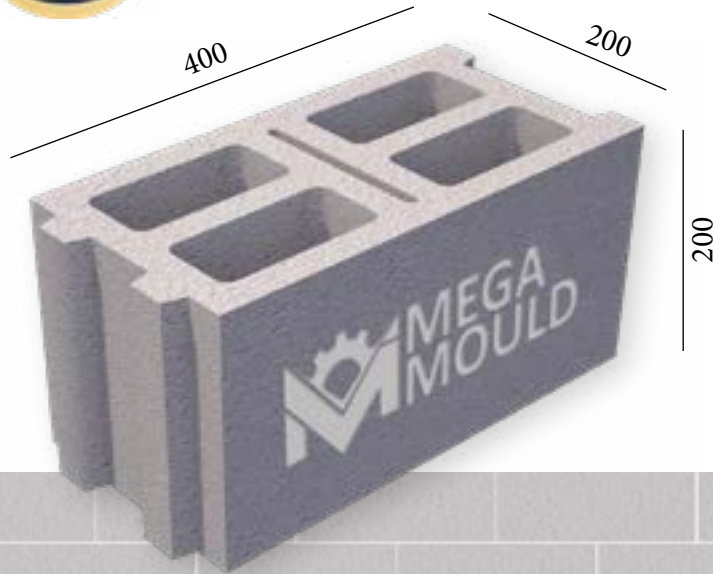

BRK - 093

BRK - 094

BRK - 095

BRK - 096

SPLITTABLE BLOCK MODEL

BRK - 097

MEASUREMENTS

Standard Length:	400 mm	Optional Length:	mm
Standard Width:	200 mm	Optional Width:	mm
Standard Height:	200 mm	Optional Height:.....	mm
Std.bottom cover thickness:	20 mm	Opt.bottom cover thickness:.....	mm

BRK - 097 / BLOCK 20
STANDARD: 400 x 200 x 200 mm

www.megamoulds.com

INTERCONNECTING MODEL

BRK - 097

BRK - 098

BRK - 099

BRK - 100

SPLITTABLE BLOCK MODEL