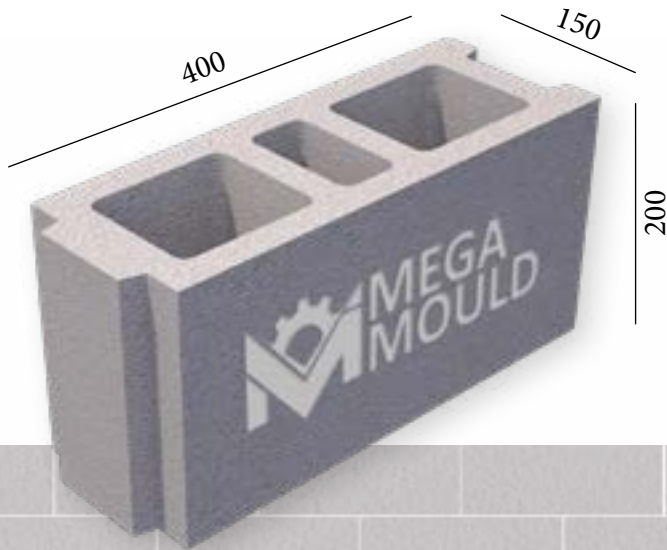

BRK - 312 / BLOCK 12,5
STANDARD: 400 x 125 x 200 mm

www.megamoulds.com

INTERCONNECTING MODEL

BRK - 312 BRK - 313 BRK - 314 BRK - 315

SPLITTABLE BLOCK MODEL

BRK - 316

MEASUREMENTS

Standard Length:	400 mm	Optional Length:	mm
Standard Width:	125 mm	Optional Width:	mm
Standard Height:	200 mm	Optional Height:.....	mm
Std.bottom cover thickness:	20 mm	Opt.bottom cover thickness:.....	mm

SPLITTABLE BLOCK MODEL

MEASUREMENTS

Standard Length:	400 mm	Optional Length:	mm
Standard Width:	150 mm	Optional Width:	mm
Standard Height:	200 mm	Optional Height:	mm
Std.bottom cover thickness:	20 mm	Opt.bottom cover thickness:	mm

+90 545 347 17 61

+90 542 359 67 64

+90 542 359 67 50

+90 542 359 67 37

+90 542 359 67 53

+90 542 359 67 92

BRK - 069 / BLOCK 15

STANDARD: 400 x 150 x 200 mm