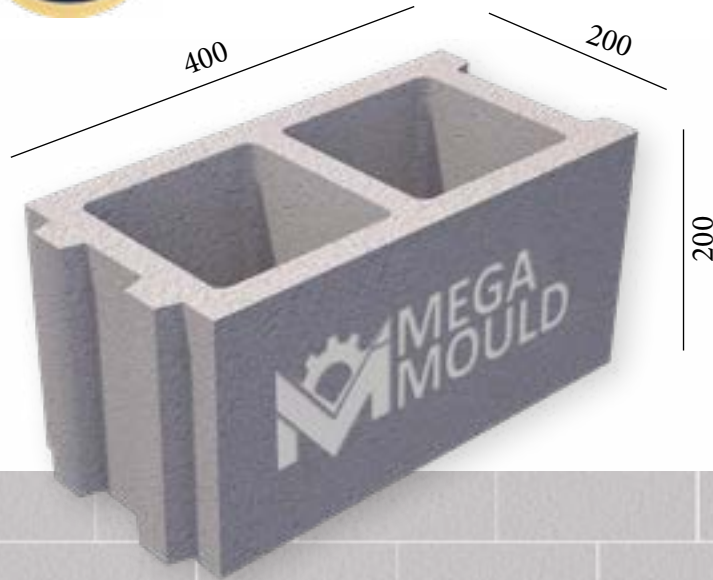

BRK - 101 / BLOCK 20

STANDARD: 400 x 200 x 200 mm

www.megamoulds.com