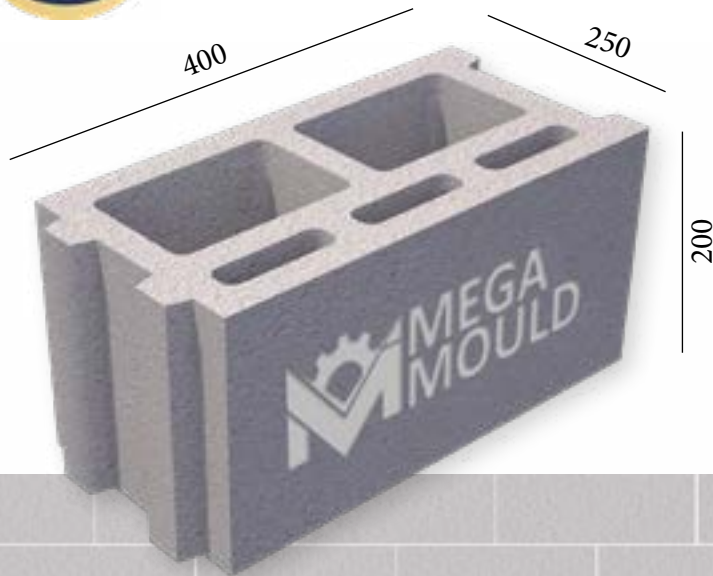

BRK - 365 / BLOCK 25
STANDARD: 400 x 250 x 200 mm

www.megamoulds.com