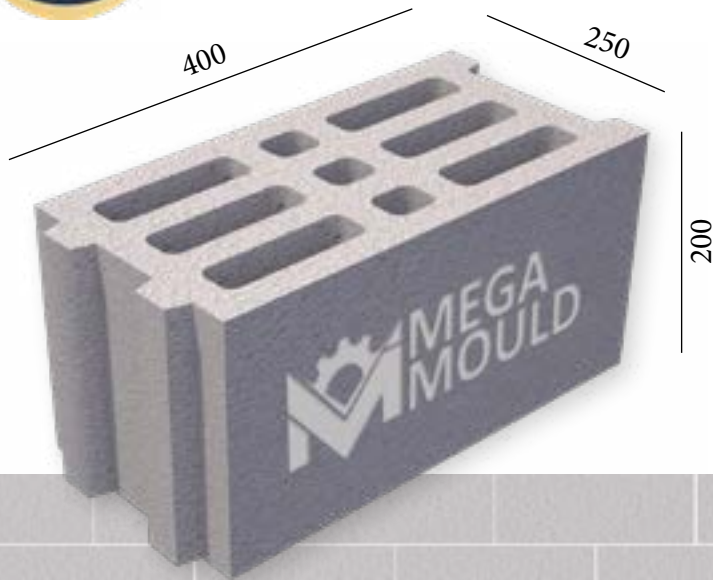

BRK - 381 / BLOCK 25
STANDARD: 400 x 250 x 200 mm

www.megamoulds.com