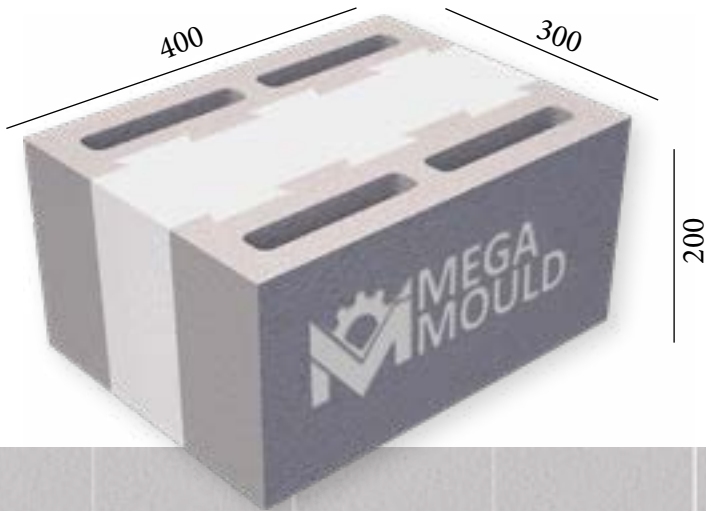

BRK - 192 / BLOCK 30.S
STANDARD: 400 x 300 x 200 mm

www.megamoulds.com