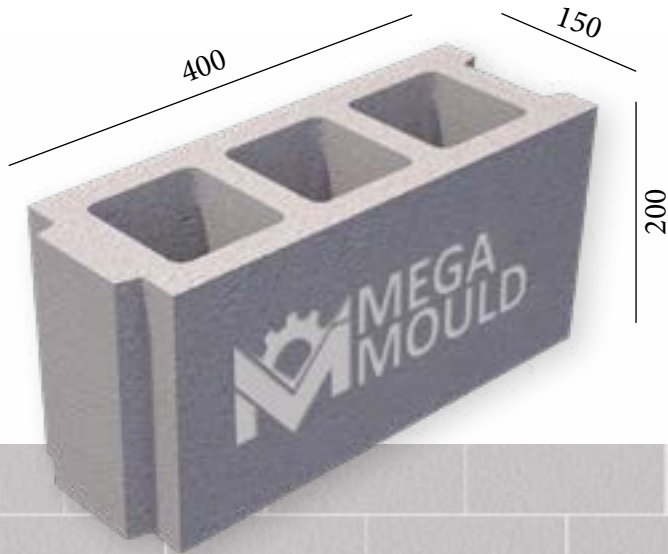

10 cm CONCRETE BLOCK MOULD SAMPLES

BRK - 001 / BLOCK 10.D
STANDARD: 400 x 100 x 200 mm

www.megamoulds.com

INTERCONNECTING MODEL

BRK - 001 BRK - 002 BRK - 003 BRK - 004

SPLITTABLE BLOCK MODEL

MEASUREMENTS

Standard Length:	400 mm	Optional Length:	mm
Standard Width:	100 mm	Optional Width:	mm
Standard Height:	200 mm	Optional Height:.....	mm
Std.bottom cover thickness:	(X)	Std.bottom cover thickness:	(X)

BRK - 300 / BLOCK 10.D
STANDARD: 400 x 100 x 200 mm

www.megamoulds.com

INTERCONNECTING MODEL

BRK - 300

BRK - 434

BRK - 435

BRK - 436

SPLITTABLE BLOCK MODEL

BRK - 029 BRK - 030 BRK - 031 BRK - 032

SPLITTABLE BLOCK MODEL

MEASUREMENTS

Standard Length:	400 mm	Optional Length:	mm
Standard Width:	150 mm	Optional Width:	mm
Standard Height:	200 mm	Optional Height:.....	mm
Std.bottom cover thickness:	20 mm	Opt.bottom cover thickness:.....	mm

BRK - 033 / BLOCK 15
STANDARD: 400 x 150 x 200 mm

www.megamoulds.com

INTERCONNECTING MODEL

BRK - 033 BRK - 034 BRK - 035 BRK - 036

SPLITTABLE BLOCK MODEL

BRK - 037

MEASUREMENTS

Standard Length:	400 mm	Optional Length:	mm
Standard Width:	150 mm	Optional Width:	mm
Standard Height:	200 mm	Optional Height:.....	mm
Std.bottom cover thickness:	20 mm	Opt.bottom cover thickness:.....	mm