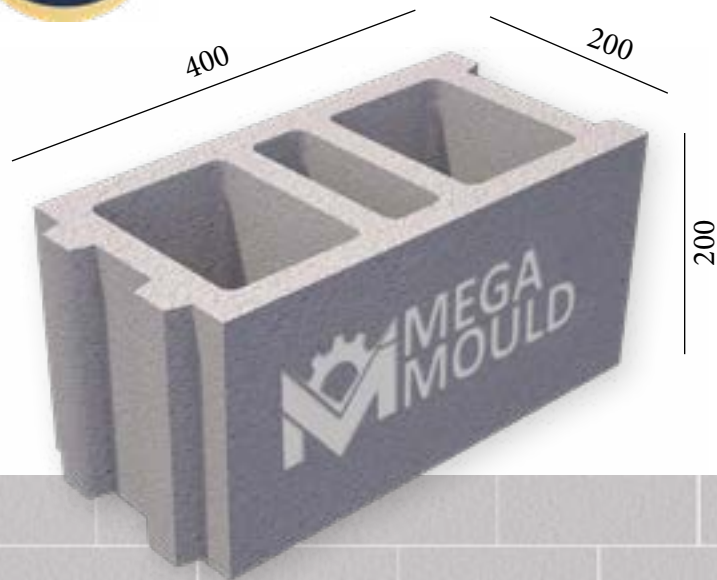

BRK - 125

BRK - 126

BRK - 127

BRK - 128

SPLITTABLE BLOCK MODEL

MEASUREMENTS

Standard Length:	400 mm	Optional Length:	mm
Standard Width:	200 mm	Optional Width:	mm
Standard Height:	200 mm	Optional Height:.....	mm
Std.bottom cover thickness:	20 mm	Opt.bottom cover thickness:.....	mm

BRK - 129 / BLOCK 20
STANDARD: 400 x 200 x 200 mm

www.megamoulds.com

INTERCONNECTING MODEL

BRK - 129 BRK - 130 BRK - 131 BRK - 132

SPLITTABLE BLOCK MODEL

BRK - 085

MEASUREMENTS

Standard Length:	400 mm	Optional Length:	mm
Standard Width:	200 mm	Optional Width:	mm
Standard Height:	200 mm	Optional Height:	mm
Std.bottom cover thickness:	20 mm	Opt.bottom cover thickness:	mm