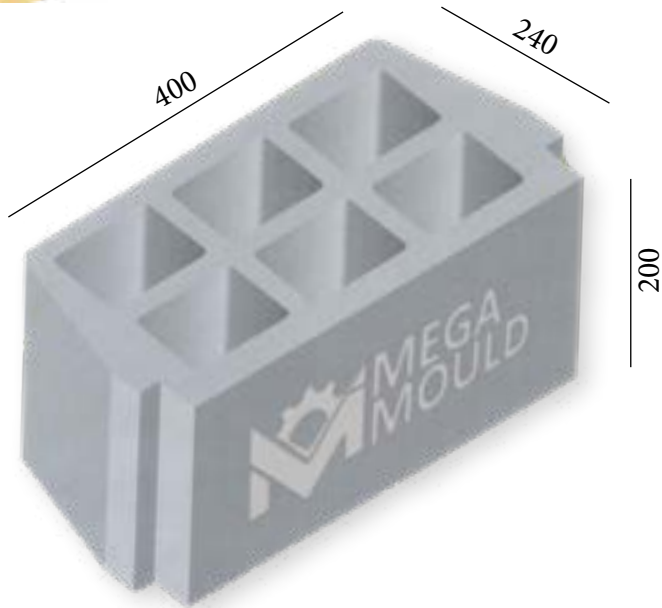

www.megamoulds.com

TOP VIEW

ASM - 04

MEASUREMENTS

Standard Length:	400 mm	Optional Length:	mm
Standard Width:	240 mm	Optional Width:	mm
Standard Height:	200 mm	Optional Height:	mm
Std.bottom cover thickness:	(X)	Std.bottom cover thickness:	(X)