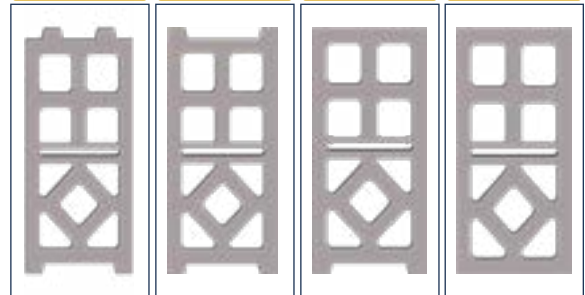

BRK - 397 / BLOCK 20
STANDARD: 400 x 200 x 200 mm

www.megamoulds.com

INTERCONNECTING MODEL

BRK - 397

BRK - 465

BRK - 466

BRK - 467

SPLITTABLE BLOCK MODEL