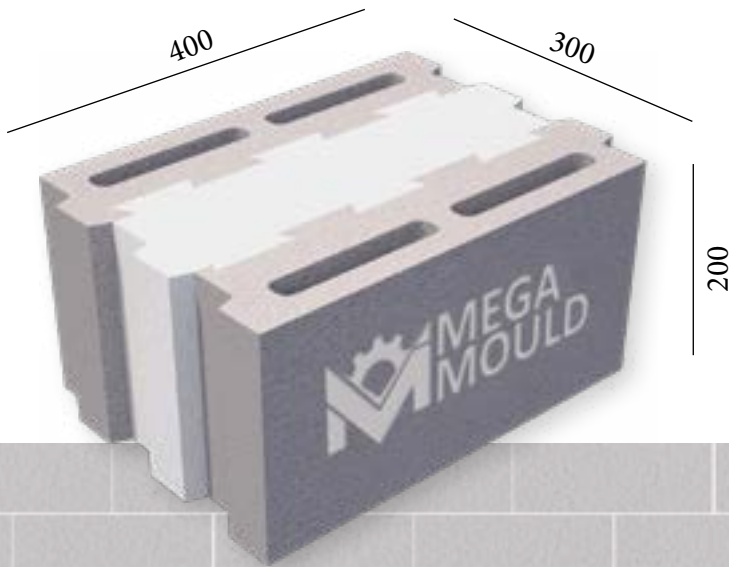

BRK - 193 / BLOCK 30.S
STANDARD: 400 x 300 x 200 mm

www.megamoulds.com