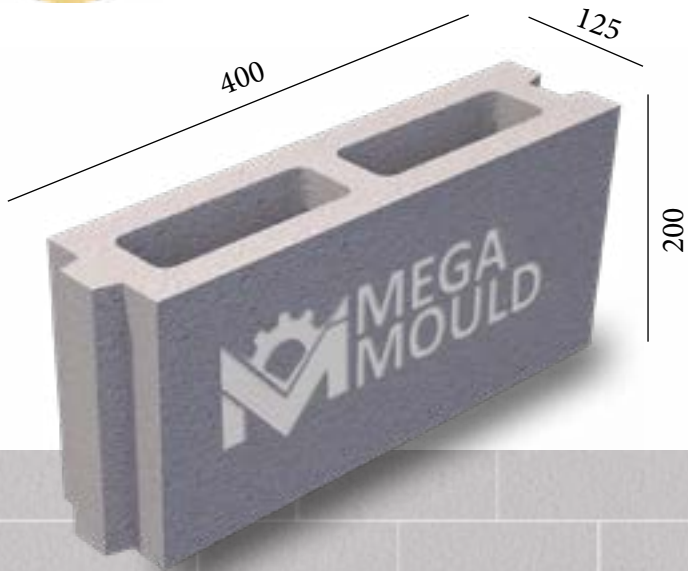

BRK - 324 / BLOCK 12,5
STANDARD: 400 x 125 x 200 mm

www.megamoulds.com