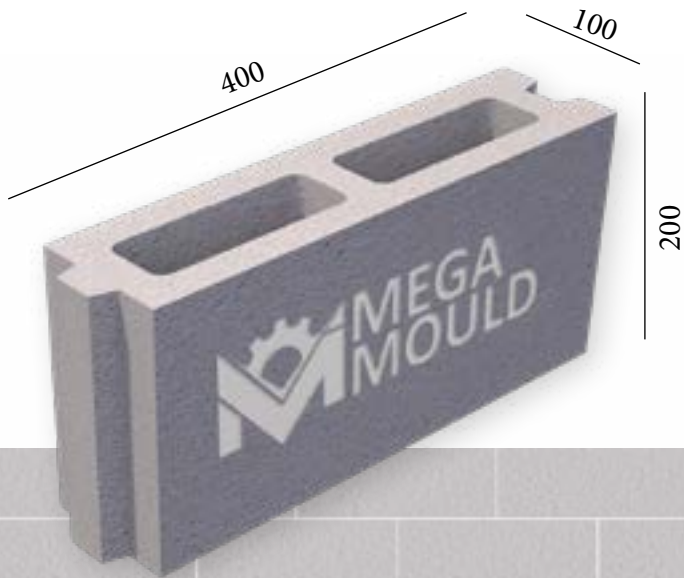

BRK - 021 / BLOCK 10
STANDARD: 400 x 100 x 200 mm

www.megamoulds.com