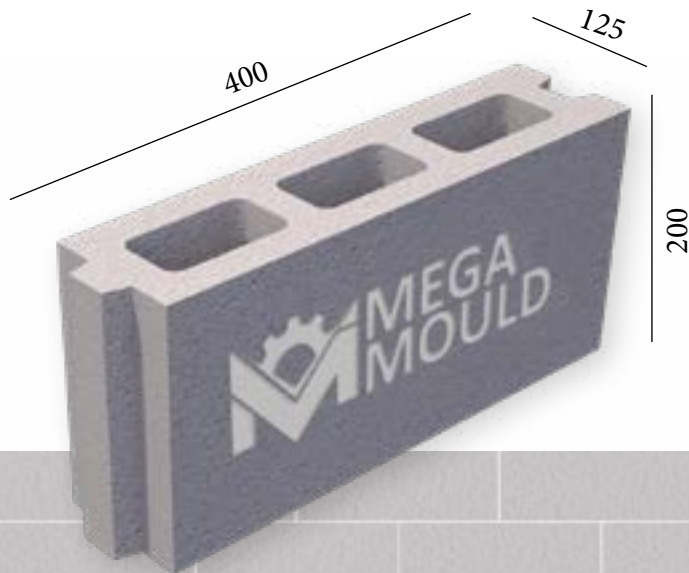

10 cm CONCRETE BLOCK MOULD SAMPLES

BRK - 001 / BLOCK 10.D
STANDARD: 400 x 100 x 200 mm

www.megamoulds.com

INTERCONNECTING MODEL

BRK - 001 BRK - 002 BRK - 003 BRK - 004

SPLITTABLE BLOCK MODEL

MEASUREMENTS

Standard Length:	400 mm	Optional Length:	mm
Standard Width:	100 mm	Optional Width:	mm
Standard Height:	200 mm	Optional Height:.....	mm
Std.bottom cover thickness:	(X)	Std.bottom cover thickness:	(X)

BRK - 300 / BLOCK 10.D
STANDARD: 400 x 100 x 200 mm

www.megamoulds.com

INTERCONNECTING MODEL

BRK - 300

BRK - 434

BRK - 435

BRK - 436

SPLITTABLE BLOCK MODEL

BRK - 308

BRK - 309

BRK - 310

BRK - 311

SPLITTABLE BLOCK MODEL

BRK - 316

MEASUREMENTS

Standard Length:	400 mm	Optional Length:	mm
Standard Width:	125 mm	Optional Width:	mm
Standard Height:	200 mm	Optional Height:.....	mm
Std.bottom cover thickness:	20 mm	Opt.bottom cover thickness:.....	mm

BRK - 312 / BLOCK 12,5
STANDARD: 400 x 125 x 200 mm

www.megamoulds.com

INTERCONNECTING MODEL

BRK - 312 BRK - 313 BRK - 314 BRK - 315

SPLITTABLE BLOCK MODEL

BRK - 316

MEASUREMENTS

Standard Length:	400 mm	Optional Length:	mm
Standard Width:	125 mm	Optional Width:	mm
Standard Height:	200 mm	Optional Height:.....	mm
Std.bottom cover thickness:	20 mm	Opt.bottom cover thickness:.....	mm