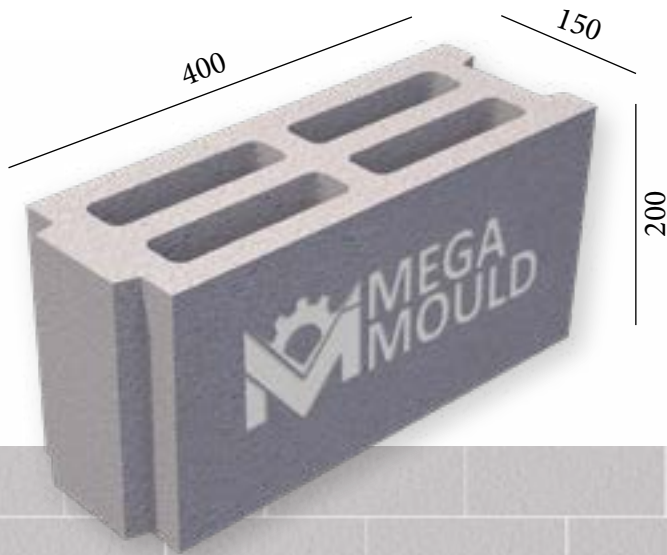

BRK - 029 / BLOCK 15
STANDARD: 400 x 150 x 200 mm

www.megamoulds.com