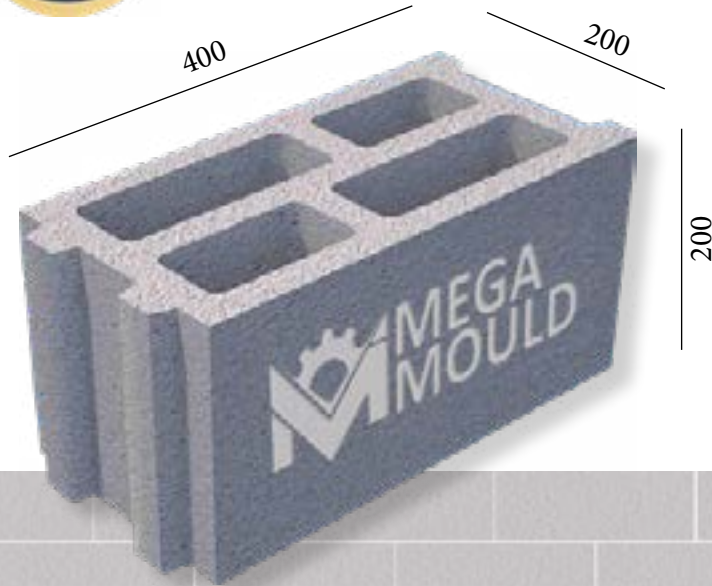

BRK - 189 / BLOCK 20

STANDARD: 400 x 200 x 200 mm

www.megamoulds.com