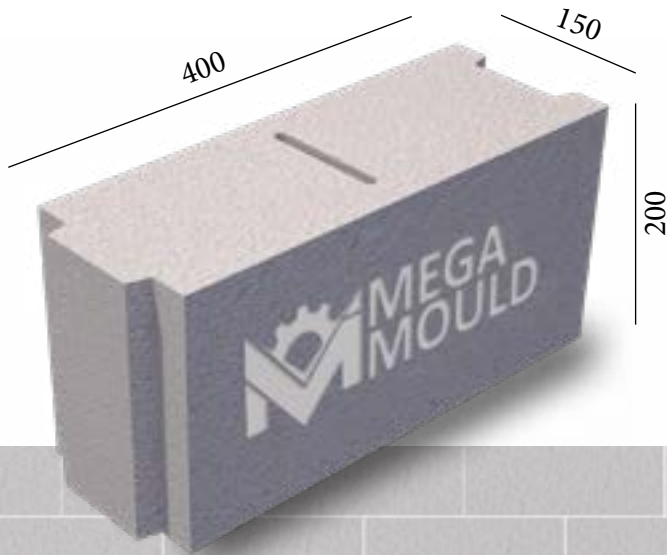

10 cm CONCRETE BLOCK MOULD SAMPLES

BRK - 001 / BLOCK 10.D
STANDARD: 400 x 100 x 200 mm

www.megamoulds.com

INTERCONNECTING MODEL

BRK - 001 BRK - 002 BRK - 003 BRK - 004

SPLITTABLE BLOCK MODEL

MEASUREMENTS

Standard Length:	400 mm	Optional Length:	mm
Standard Width:	100 mm	Optional Width:	mm
Standard Height:	200 mm	Optional Height:.....	mm
Std.bottom cover thickness:	(X)	Std.bottom cover thickness:	(X)

BRK - 300 / BLOCK 10.D
STANDARD: 400 x 100 x 200 mm

www.megamoulds.com

INTERCONNECTING MODEL

BRK - 300

BRK - 434

BRK - 435

BRK - 436

SPLITTABLE BLOCK MODEL

15 cm CONCRETE BLOCK MOULD SAMPLES

BRK - 025 / BLOCK 15.D
STANDARD: 400 x 150 x 200 mm

www.megamoulds.com

INTERCONNECTING MODEL

BRK - 025 BRK - 026 BRK - 027 BRK - 028

SPLITTABLE BLOCK MODEL

BRK - 301

MEASUREMENTS

Standard Length:	400 mm	Optional Length:	mm
Standard Width:	150 mm	Optional Width:	mm
Standard Height:	200 mm	Optional Height:	mm
Std.bottom cover thickness:	(X)	Std.bottom cover thickness:	(X)

BRK - 301 / BLOCK 15.D
 STANDARD: 400 x 150 x 200 mm