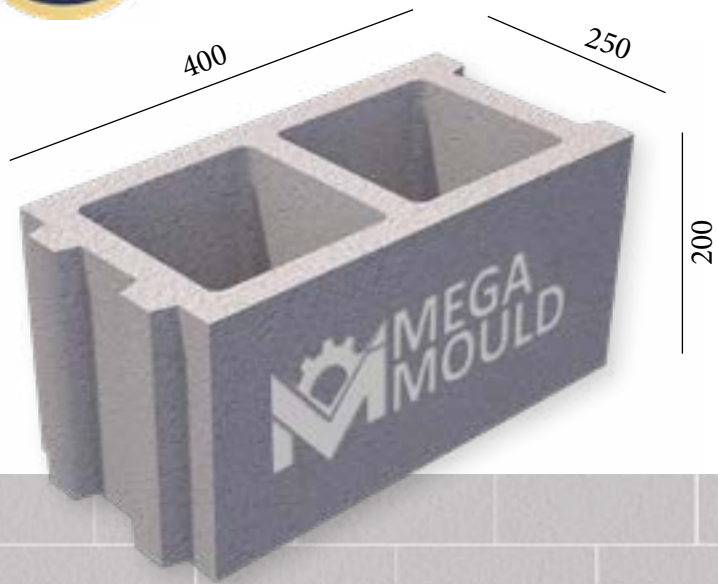

BRK - 357 / BLOCK 25
STANDARD: 400 x 250 x 200 mm

www.megamoulds.com