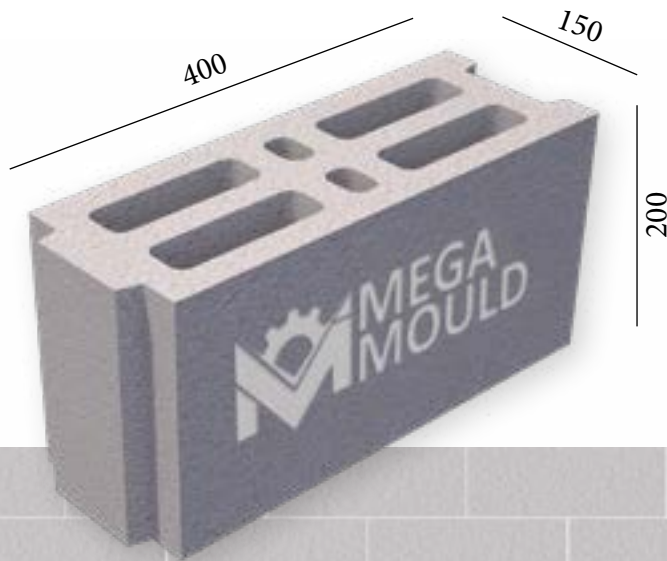

BRK - 045 / BLOCK 15

STANDARD: 400 x 150 x 200 mm

www.megamoulds.com