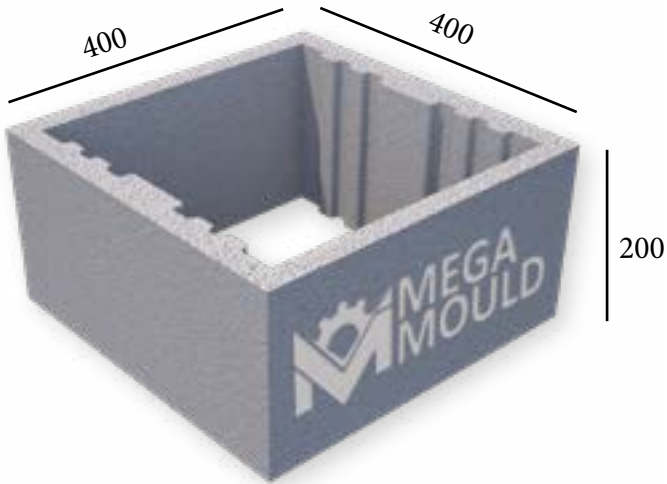

BC - 216 / CHIMNEY BLOCK
STANDARD: 400 x 400 x 200 mm

www.megamoulds.com