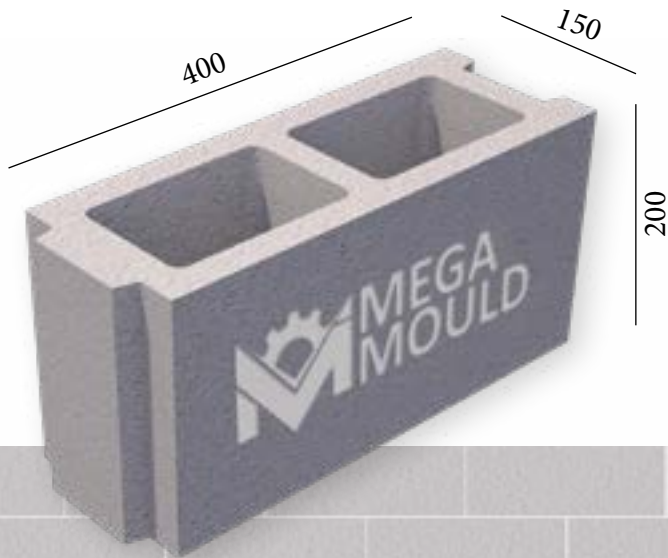

BRK - 053 / BLOCK 15

STANDARD: 400 x 150 x 200 mm

www.megamoulds.com