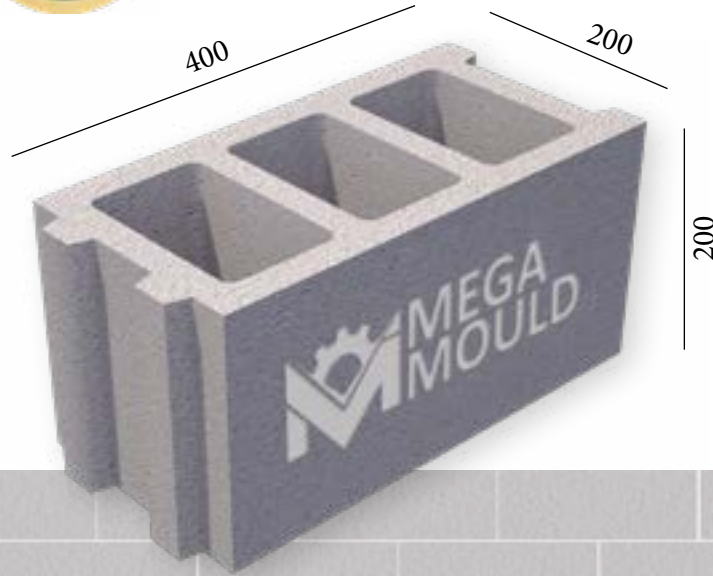

BRK - 081 / BLOCK 20
STANDARD: 400 x 200 x 200 mm

www.megamoulds.com