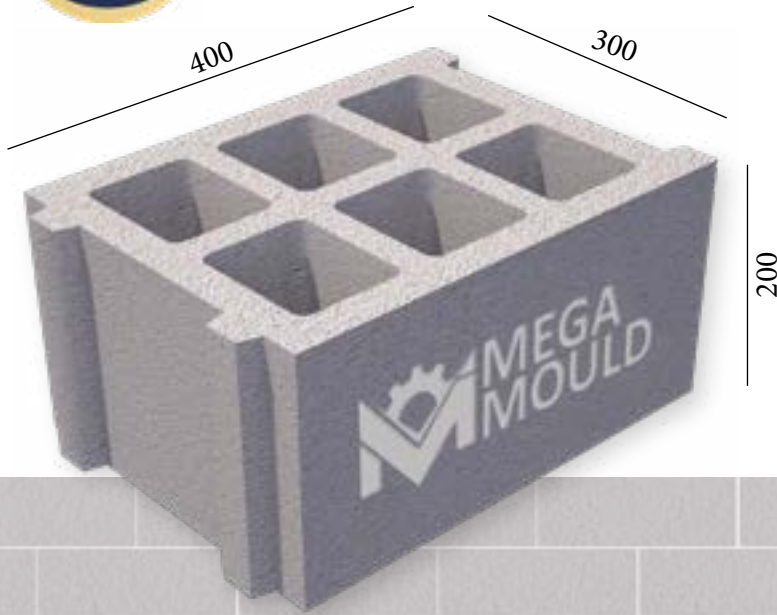

BRK - 137 / BLOCK 30
STANDARD: 400 x 300 x 200 mm

www.megamoulds.com