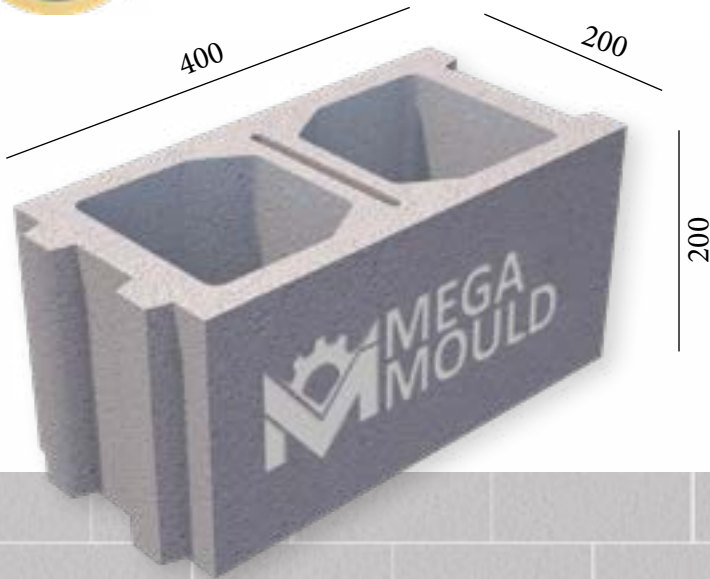

BRK - 393 / BLOCK 20
STANDARD: 400 x 200 x 200 mm

www.megamoulds.com