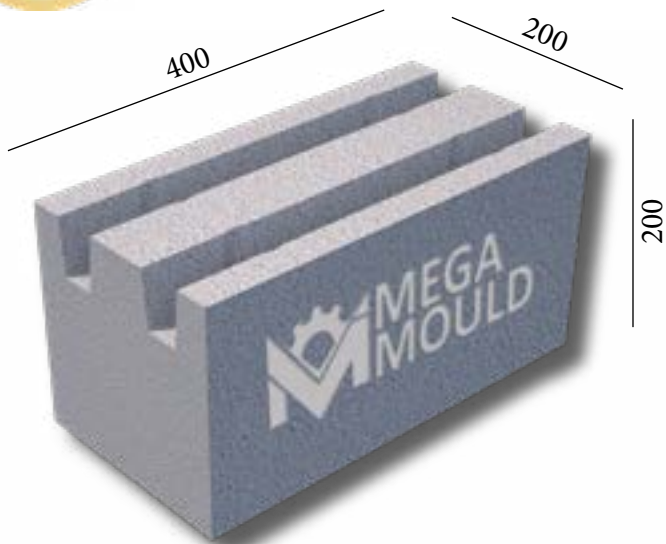

CMP - BRK - 208.LG /BLOCK 20
STANDARD: 400 x 200 x 200 mm

www.megamoulds.com