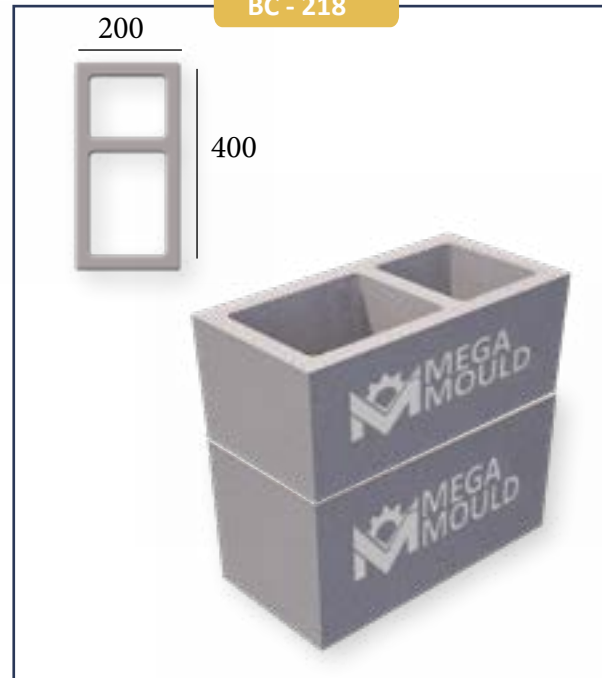

BC - 217 / CHIMNEY BLOCK

STANDARD: 400 x 400 x 200 mm

www.megamoulds.com

BC - 218 / CHIMNEY BLOCK

STANDARD: 400 x 200 x 200 mm

www.megamoulds.com

TOP VIEW

BC - 218