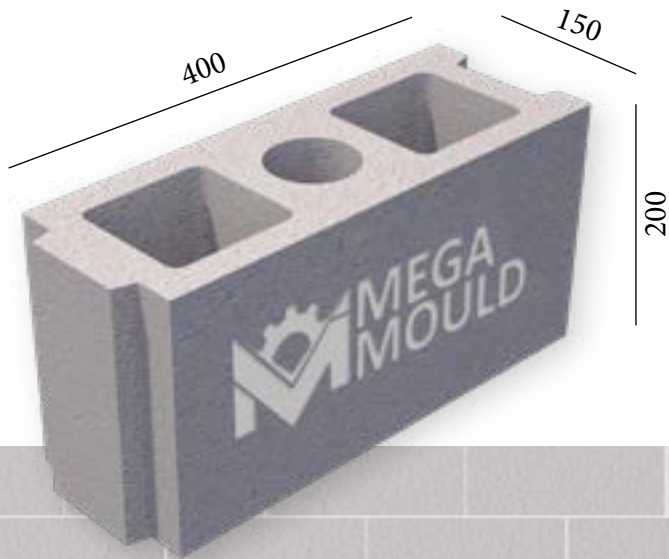

BRK - 328 / BLOCK 12,5.D
 STANDARD: 400 x 125 x 200 mm

www.megamoulds.com

INTERCONNECTING MODEL

BRK - 328 BRK - 437 BRK - 438 BRK - 439

SPLITTABLE BLOCK MODEL

BRK - 328

MEASUREMENTS

Standard Length:	400 mm	Optional Length:mm
Standard Width:	125 mm	Optional Width:mm
Standard Height:	200 mm	Optional Height:mm
Std.bottom cover thickness:	(X)	Std.bottom cover thickness:	(X)

BRK - 062

BRK - 063

BRK - 064

SPLITTABLE BLOCK MODEL

BRK - 049

MEASUREMENTS

Standard Length:	400 mm	Optional Length:	mm
Standard Width:	150 mm	Optional Width:	mm
Standard Height:	200 mm	Optional Height:.....	mm
Std.bottom cover thickness:	20 mm	Opt.bottom cover thickness:.....	mm