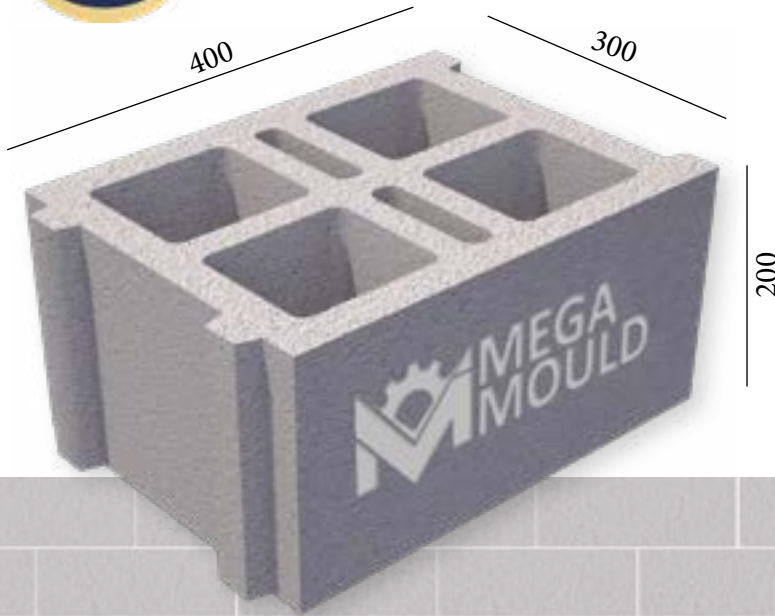

BRK - 137

BRK - 138

BRK - 139

BRK - 140

SPLITTABLE BLOCK MODEL

BRK - 145

MEASUREMENTS

Standard Length:	400 mm	Optional Length:	mm
Standard Width:	300 mm	Optional Width:	mm
Standard Height:	200 mm	Optional Height:.....	mm
Std.bottom cover thickness:	20 mm	Opt.bottom cover thickness:.....	mm

BRK - 141 / BLOCK 30
STANDARD: 400 x 300 x 200 mm

www.megamoulds.com

INTERCONNECTING MODEL

BRK - 141

BRK - 142

BRK - 143

BRK - 144

SPLITTABLE BLOCK MODEL