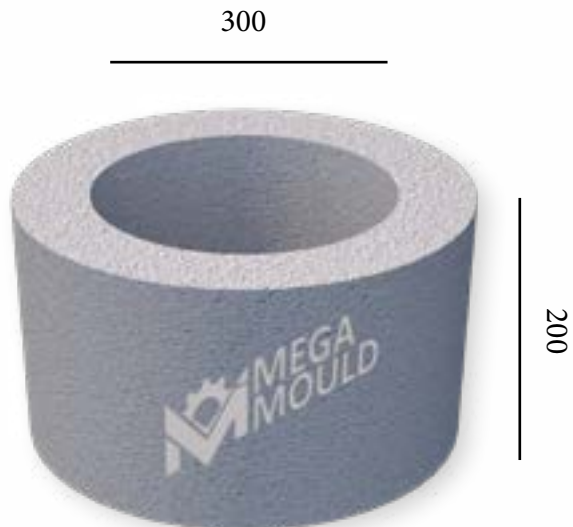

300

200

TOP VIEW

BC -214

300

300

MEASUREMENTS

Standard Length:	300 mm	Optional Length:	mm
Standard Width:	300 mm	Optional Width:	mm
Standard Height:	200 mm	Optional Height:.....	mm
Std.bottom cover thickness:	(X)	Std.bottom cover thickness:	(X)

BC - 214 / CHIMNEY BLOCK
STANDARD: 300 x 300 x 200 mm

www.megamoulds.com