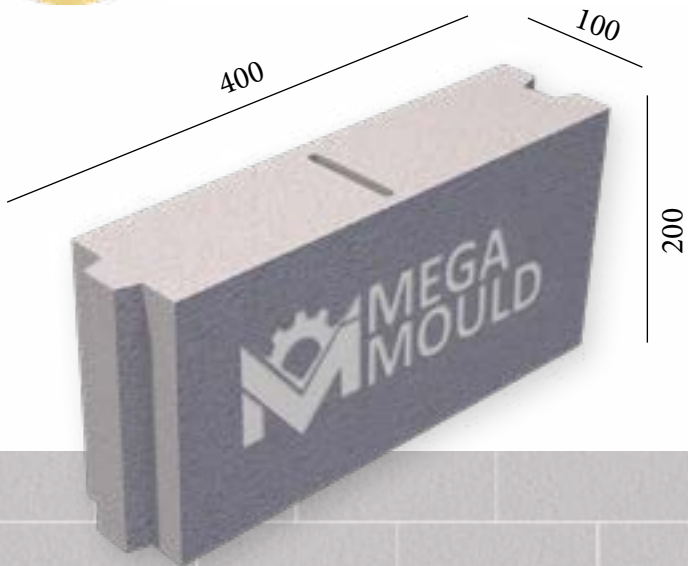

10 cm CONCRETE BLOCK MOULD SAMPLES

BRK - 001 / BLOCK 10.D
STANDARD: 400 x 100 x 200 mm

www.megamoulds.com

INTERCONNECTING MODEL

BRK - 001 BRK - 002 BRK - 003 BRK - 004

SPLITTABLE BLOCK MODEL

MEASUREMENTS

Standard Length:	400 mm	Optional Length:	mm
Standard Width:	100 mm	Optional Width:	mm
Standard Height:	200 mm	Optional Height:.....	mm
Std.bottom cover thickness:	(X)	Std.bottom cover thickness:	(X)

BRK - 300 / BLOCK 10.D
STANDARD: 400 x 100 x 200 mm

www.megamoulds.com

INTERCONNECTING MODEL

BRK - 300

BRK - 434

BRK - 435

BRK - 436

SPLITTABLE BLOCK MODEL