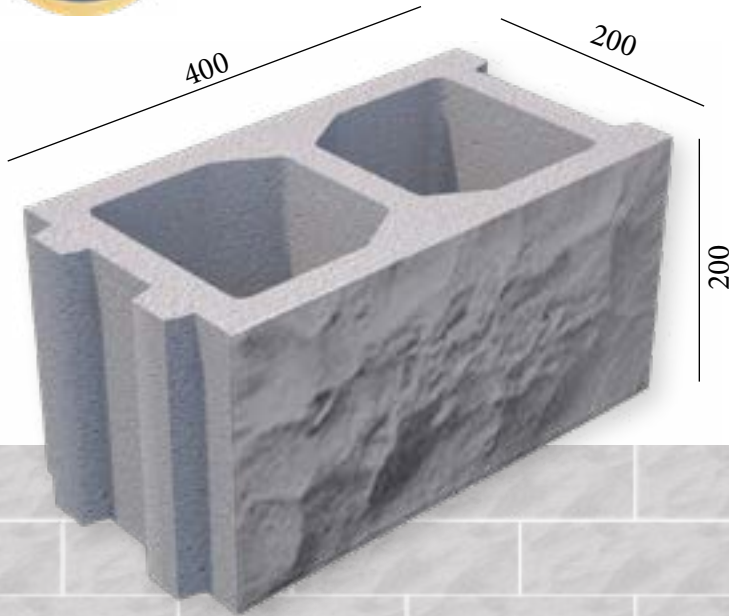

CMP - BRK - 417.YP / BLOCK 20
STANDARD: 400 x 200 x 200 mm

www.megamoulds.com