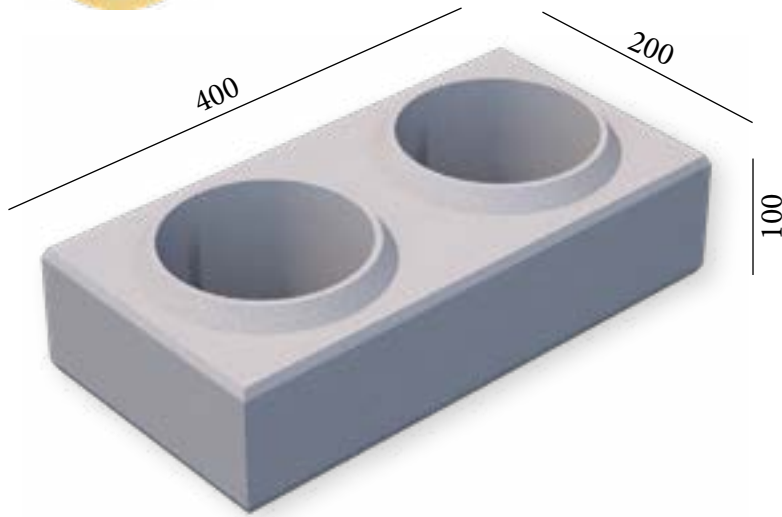

TOP VIEW

BRK - 228.LG

MEASUREMENTS

Standard Length:	400 mm	Optional Length:	mm
Standard Width:	200 mm	Optional Width:	mm
Standard Height:	100 mm	Optional Height:.....	mm
Std.bottom cover thickness:	(X)	Std.bottom cover thickness:	(X)

CMP - BRK - 228.LG /BLOCK 20
STANDARD: 400 x 200 x 100 mm

www.megamoulds.com