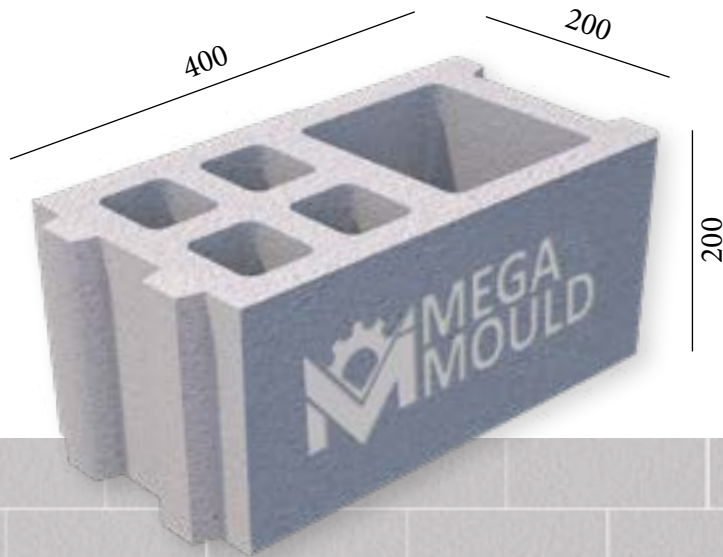

BRK - 401 **BRK - 468** **BRK - 469** **BRK - 470**

SPLITTABLE BLOCK MODEL

BRK - 401

MEASUREMENTS

Standard Length:	400 mm	Optional Length:	mm
Standard Width:	200 mm	Optional Width:	mm
Standard Height:	200 mm	Optional Height:.....	mm
Std.bottom cover thickness:	20 mm	Opt.bottom cover thickness:.....	mm

BRK - 402 / BLOCK 20
STANDARD: 400 x 200 x 200 mm

www.megamoulds.com

INTERCONNECTING MODEL

BRK - 402

BRK - 403

BRK - 404

BRK - 405

SPLITTABLE BLOCK MODEL