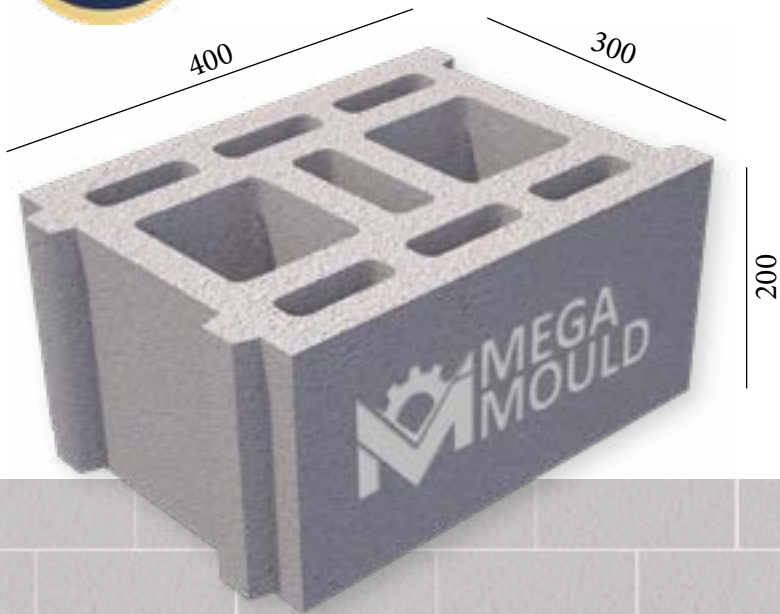

BRK - 161 BRK - 162 BRK - 163 BRK - 164

SPLITTABLE BLOCK MODEL

BRK - 169

MEASUREMENTS

Standard Length:	400 mm	Optional Length:mm
Standard Width:	300 mm	Optional Width:mm
Standard Height:	200 mm	Optional Height:mm
Std.bottom cover thickness:	20 mm	Opt.bottom cover thickness:mm

BRK - 165 / BLOCK 30
STANDARD: 400 x 300 x 200 mm

www.megamoulds.com

INTERCONNECTING MODEL

BRK - 165 BRK - 166 BRK - 167 BRK - 168

SPLITTABLE BLOCK MODEL

BRK - 145

MEASUREMENTS

Standard Length:	400 mm	Optional Length:	mm
Standard Width:	300 mm	Optional Width:	mm
Standard Height:	200 mm	Optional Height:.....	mm
Std.bottom cover thickness:	20 mm	Opt.bottom cover thickness:.....	mm