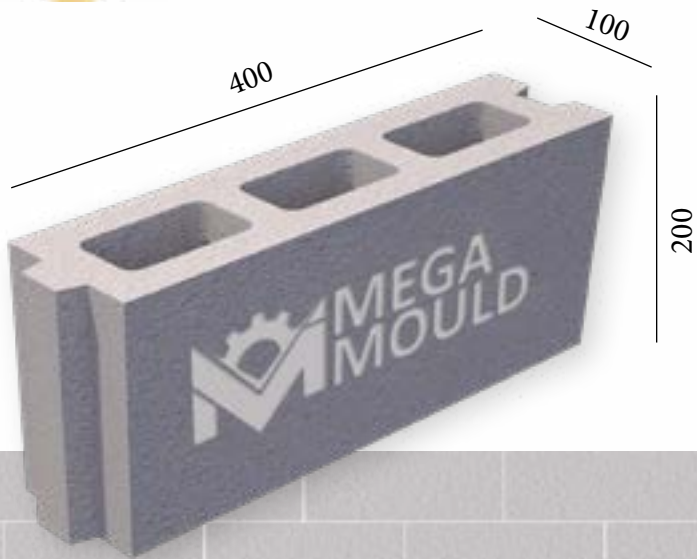

BRK - 005

BRK - 006

BRK - 007

BRK - 008

SPLITTABLE BLOCK MODEL

BRK - 013

MEASUREMENTS

Standard Length:	400 mm	Optional Length:	mm
Standard Width:	100 mm	Optional Width:	mm
Standard Height:	200 mm	Optional Height:	mm
Std.bottom cover thickness:	20 mm	Opt.bottom cover thickness:	mm

BRK - 009 / BLOCK 10
STANDARD: 400 x 100 x 200 mm

www.megamoulds.com

INTERCONNECTING MODEL

BRK - 009 BRK - 010 BRK - 011 BRK - 012

SPLITTABLE BLOCK MODEL

BRK - 013

MEASUREMENTS

Standard Length:	400 mm	Optional Length:	mm
Standard Width:	100 mm	Optional Width:	mm
Standard Height:	200 mm	Optional Height:	mm
Std.bottom cover thickness:	20 mm	Opt.bottom cover thickness:	mm