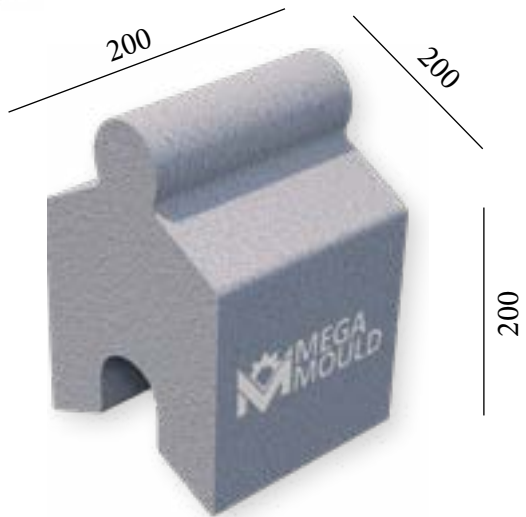

TOP VIEW

BRK - 209.LG

MEASUREMENTS

Standard Length:	200 mm	Optional Length:	mm
Standard Width:	200 mm	Optional Width:	mm
Standard Height:	200 mm	Optional Height:.....	mm
Std.bottom cover thickness:	(X)	Std.bottom cover thickness:	(X)

CMP - BRK - 209.LG /BLOCK 20
STANDARD: 200 x 200 x 200 mm