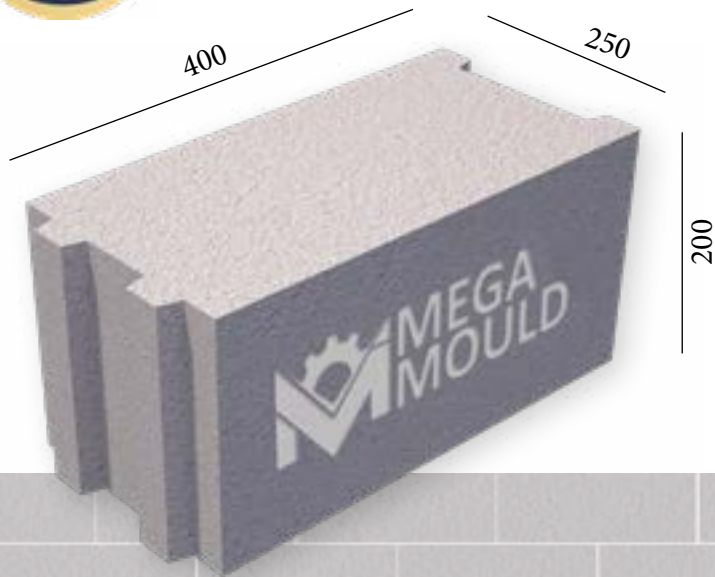

BRK - 329 / BLOCK 25.D
STANDARD: 400 x 250 x 200 mm

www.megamoulds.com