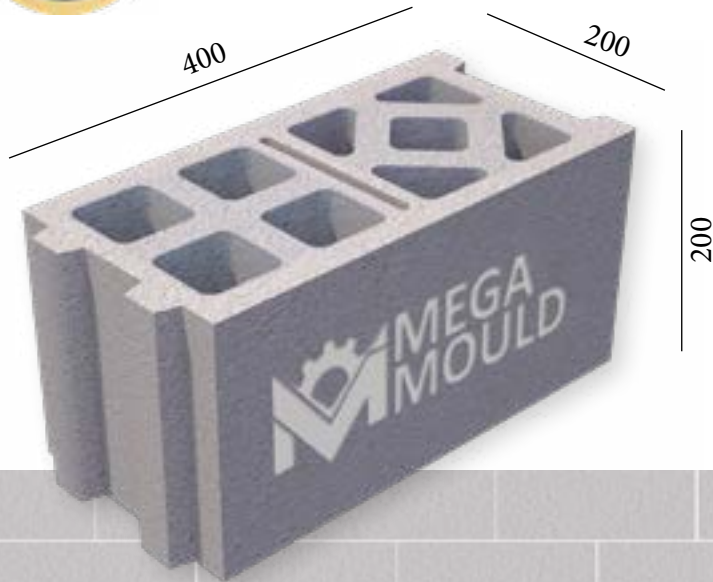

BRK - 222

BRK - 413

BRK - 414

BRK - 415

SPLITTABLE BLOCK MODEL

BRK - 416

MEASUREMENTS

Standard Length:	400 mm	Optional Length:	mm
Standard Width:	200 mm	Optional Width:	mm
Standard Height:	200 mm	Optional Height:.....	mm
Std.bottom cover thickness:	20 mm	Opt.bottom cover thickness:.....	mm