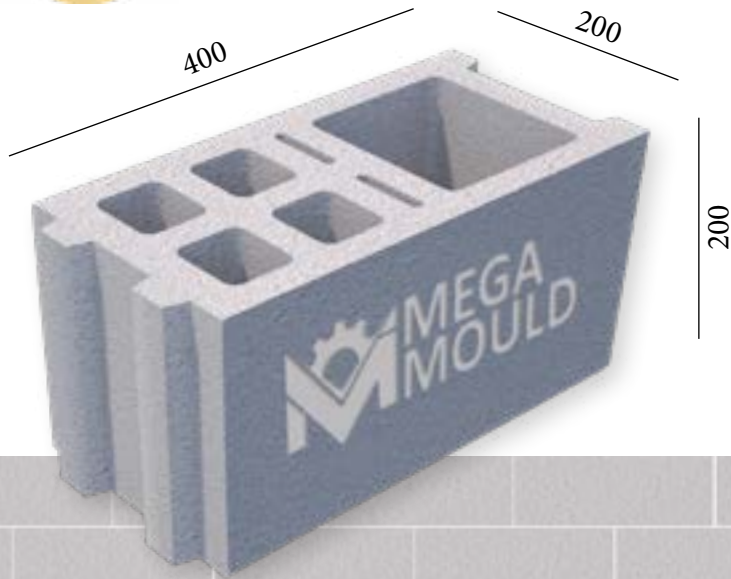

BRK - 407 / BLOCK 20
STANDARD: 400 x 200 x 200 mm

www.megamoulds.com