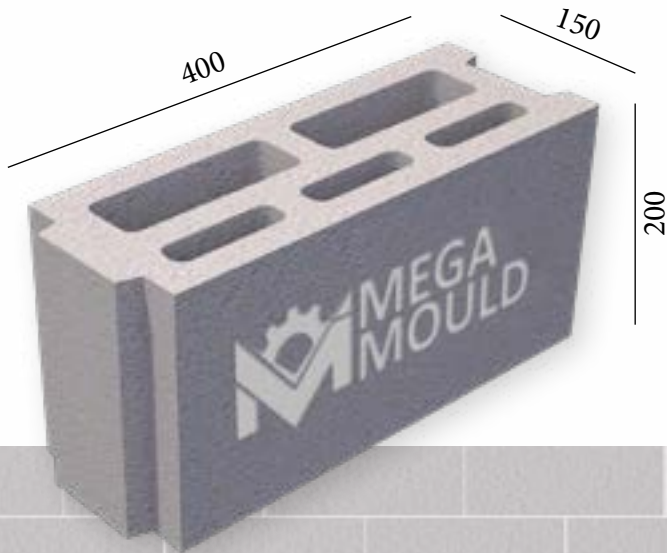

BRK - 061 / BLOCK 15

STANDARD: 400 x 150 x 200 mm

www.megamoulds.com