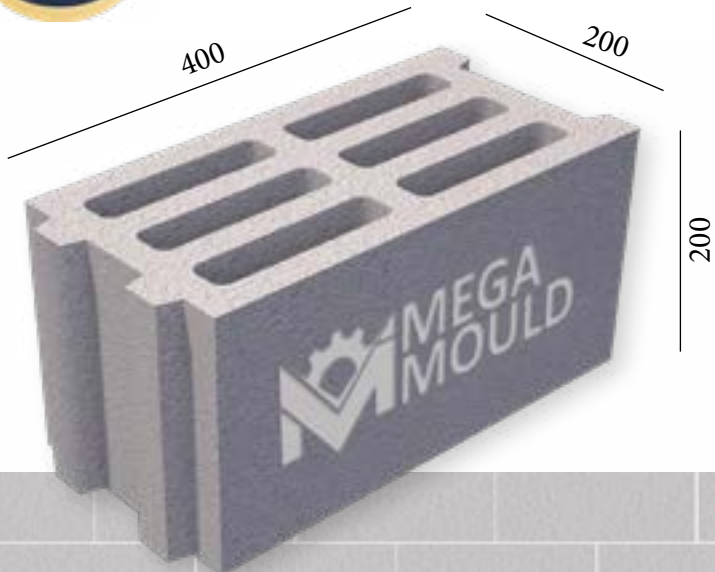

BRK - 109 **BRK - 110** **BRK - 111** **BRK - 112**

SPLITTABLE BLOCK MODEL

BRK - 085

MEASUREMENTS

Standard Length:	400 mm	Optional Length:	mm
Standard Width:	200 mm	Optional Width:	mm
Standard Height:	200 mm	Optional Height:	mm
Std.bottom cover thickness:	20 mm	Opt.bottom cover thickness:	mm

BRK - 113 / BLOCK 20
STANDARD: 400 x 200 x 200 mm

www.megamoulds.com

INTERCONNECTING MODEL

BRK - 113 BRK - 114 BRK - 115 BRK - 116

SPLITTABLE BLOCK MODEL

BRK - 121

MEASUREMENTS

Standard Length:	400 mm	Optional Length:	mm
Standard Width:	200 mm	Optional Width:	mm
Standard Height:	200 mm	Optional Height:	mm
Std.bottom cover thickness:	20 mm	Opt.bottom cover thickness:	mm