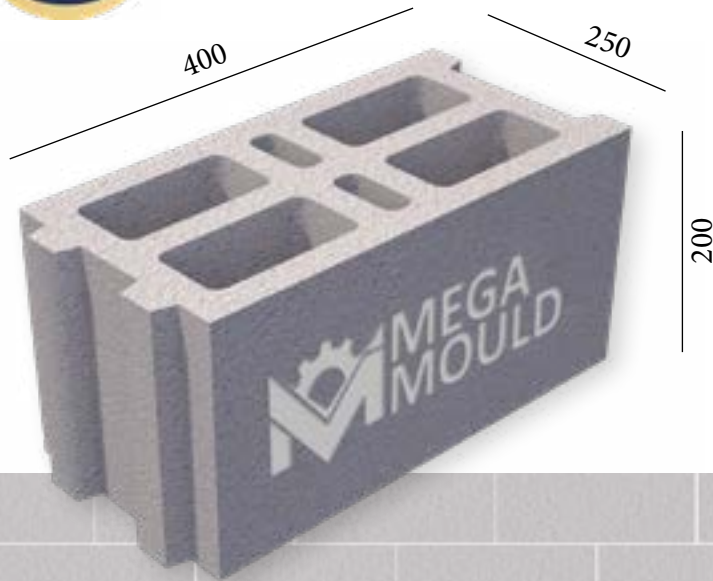

BRK - 349 / BLOCK 25
STANDARD: 400 x 250 x 200 mm

www.megamoulds.com