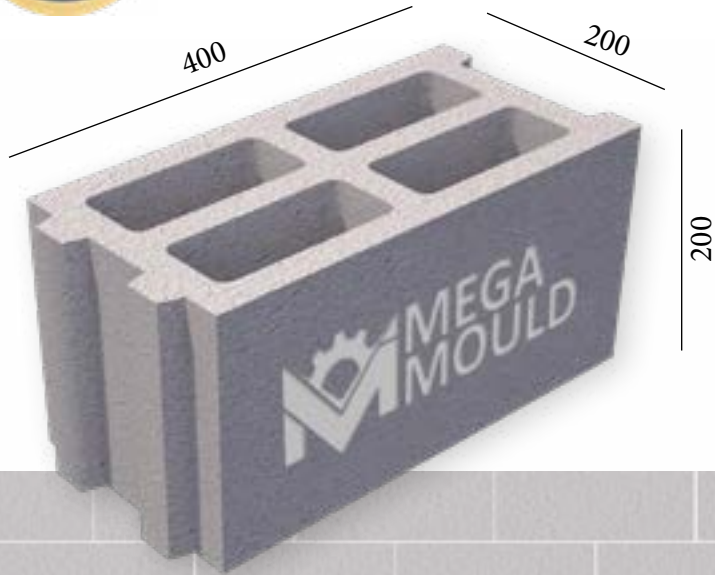

BRK - 077 / BLOCK 20
STANDARD: 400 x 200 x 200 mm

www.megamoulds.com

030