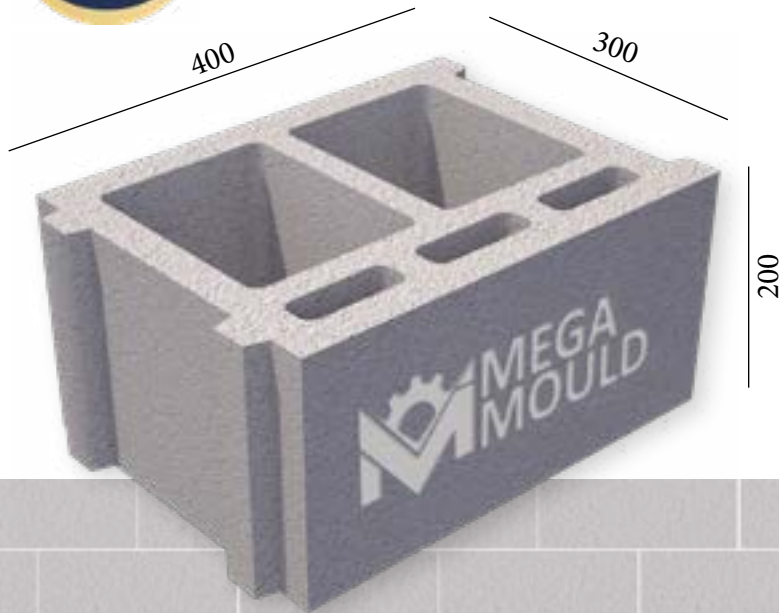

BRK - 153 BRK - 154 BRK - 155 BRK - 156

SPLITTABLE BLOCK MODEL

BRK - 145

MEASUREMENTS

Standard Length:	400 mm	Optional Length:mm
Standard Width:	300 mm	Optional Width:mm
Standard Height:	200 mm	Optional Height:.....mm
Std.bottom cover thickness:	20 mm	Opt.bottom cover thickness:.....mm

BRK - 157 / BLOCK 30
STANDARD: 400 x 300 x 200 mm

www.megamoulds.com

INTERCONNECTING MODEL

BRK - 157 BRK - 158 BRK - 159 BRK - 160

SPLITTABLE BLOCK MODEL

BRK - 145

MEASUREMENTS

Standard Length:	400 mm	Optional Length:mm
Standard Width:	300 mm	Optional Width:mm
Standard Height:	200 mm	Optional Height:.....mm
Std.bottom cover thickness:	20 mm	Opt.bottom cover thickness:.....mm