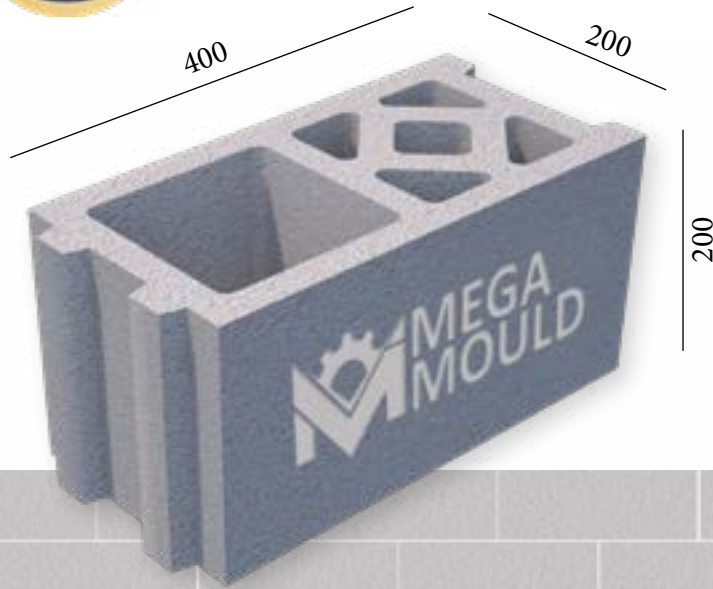

BRK - 202

BRK - 394

BRK - 395

BRK - 396

SPLITTABLE BLOCK MODEL

BRK - 397

MEASUREMENTS

Standard Length:	400 mm	Optional Length:	mm
Standard Width:	200 mm	Optional Width:	mm
Standard Height:	200 mm	Optional Height:.....	mm
Std.bottom cover thickness:	20 mm	Opt.bottom cover thickness:.....	mm