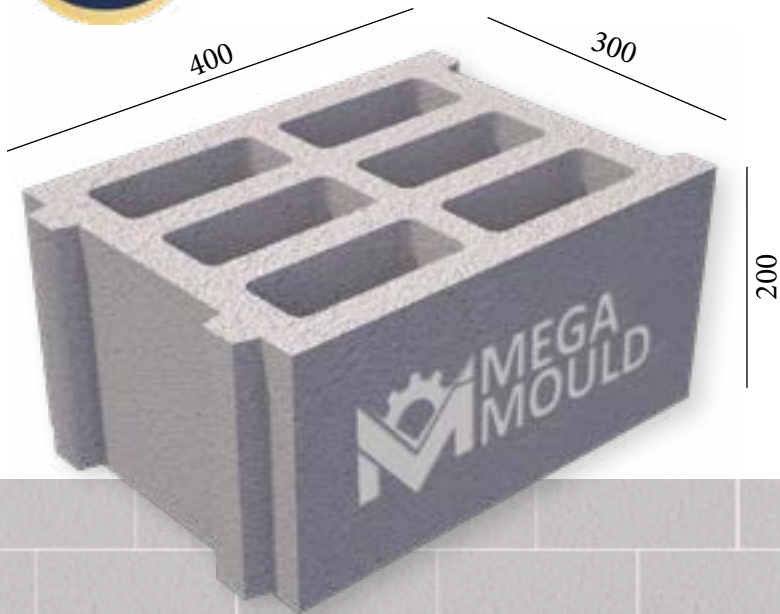

BRK - 161 / BLOCK 30
STANDARD: 400 x 300 x 200 mm

www.megamoulds.com