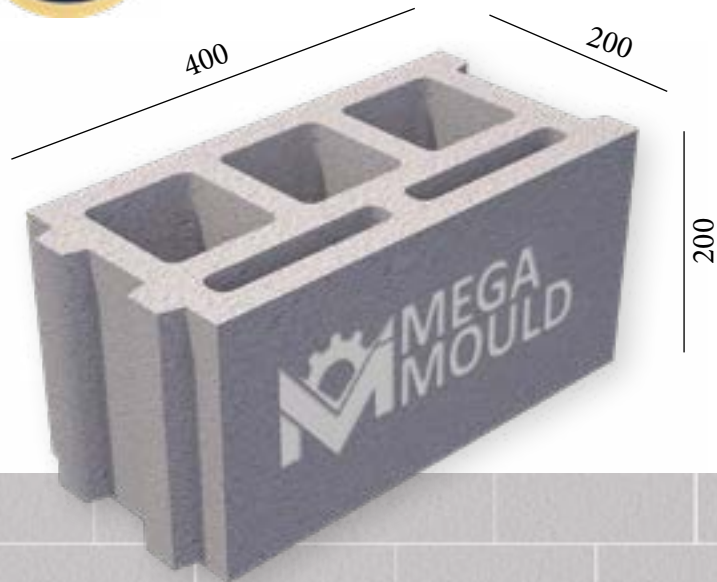

BRK - 102

BRK - 103

BRK - 104

SPLITTABLE BLOCK MODEL

MEASUREMENTS

Standard Length:	400 mm	Optional Length:	mm
Standard Width:	200 mm	Optional Width:	mm
Standard Height:	200 mm	Optional Height:.....	mm
Std.bottom cover thickness:	20 mm	Opt.bottom cover thickness:.....	mm

BRK - 105 / BLOCK 20
STANDARD: 400 x 200 x 200 mm

www.megamoulds.com

INTERCONNECTING MODEL

BRK - 105

BRK - 106

BRK - 107

BRK - 108

SPLITTABLE BLOCK MODEL