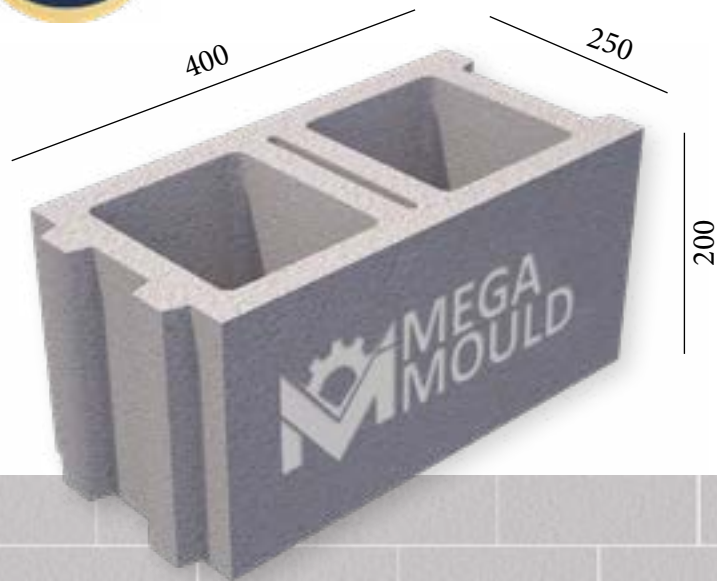

BRK - 341 / BLOCK 25
STANDARD: 400 x 250 x 200 mm

www.megamoulds.com