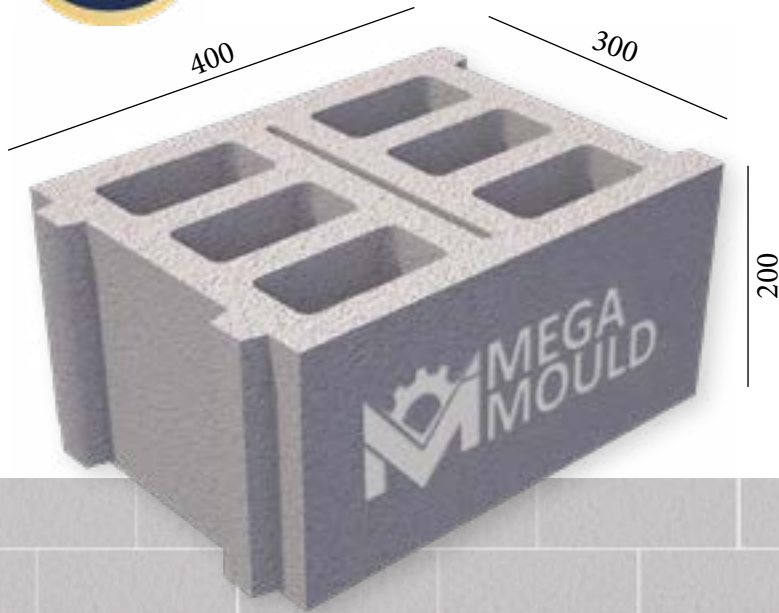

BRK - 169 / BLOCK 30
STANDARD: 400 x 300 x 200 mm

www.megamoulds.com