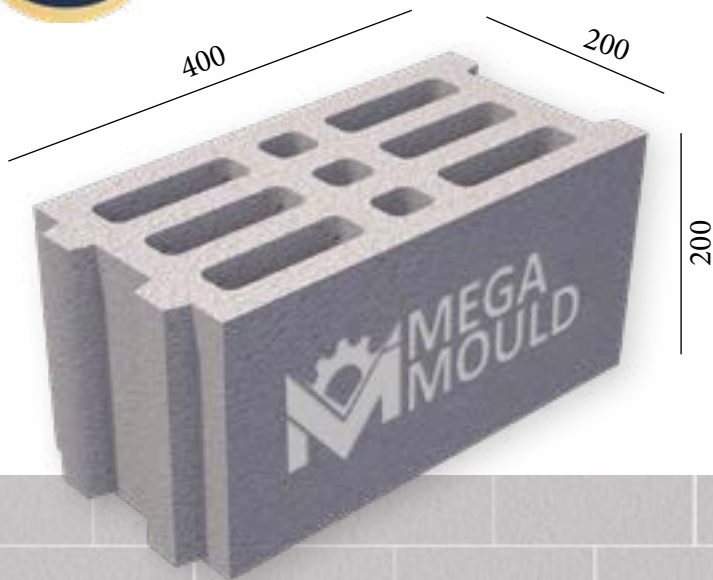

BRK - 125 / BLOCK 20
STANDARD: 400 x 200 x 200 mm

www.megamoulds.com