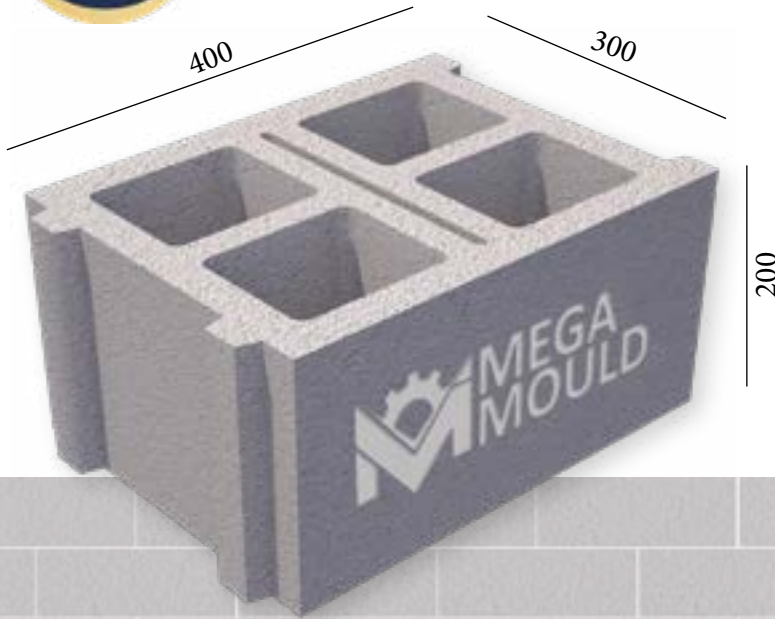

BRK - 145 / BLOCK 30
STANDARD: 400 x 300 x 200 mm

www.megamoulds.com