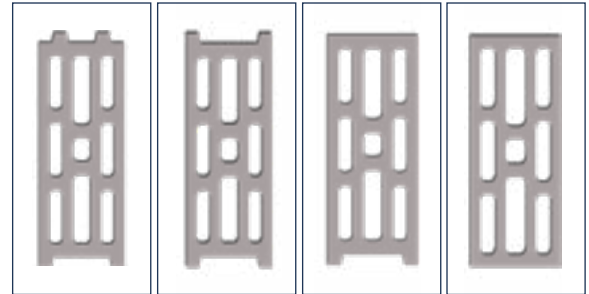

INTERCONNECTING MODEL

BRK - 117

BRK - 118

BRK - 119

BRK - 120

SPLITTABLE BLOCK MODEL