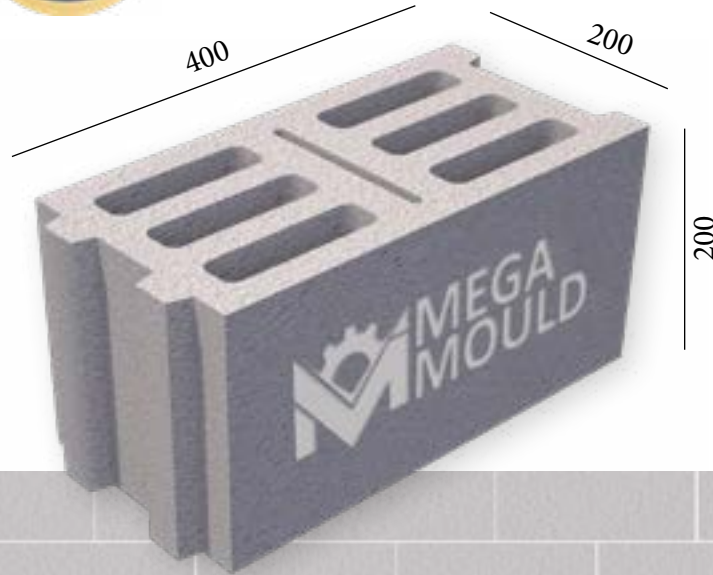

BRK - 118

BRK - 119

BRK - 120

SPLITTABLE BLOCK MODEL

BRK - 121

MEASUREMENTS

Standard Length:	400 mm	Optional Length:	mm
Standard Width:	200 mm	Optional Width:	mm
Standard Height:	200 mm	Optional Height:.....	mm
Std.bottom cover thickness:	20 mm	Opt.bottom cover thickness:.....	mm

BRK - 121 / BLOCK 20
STANDARD: 400 x 200 x 200 mm

www.megamoulds.com

INTERCONNECTING MODEL

BRK - 121

BRK - 122

BRK - 123

BRK - 124

SPLITTABLE BLOCK MODEL