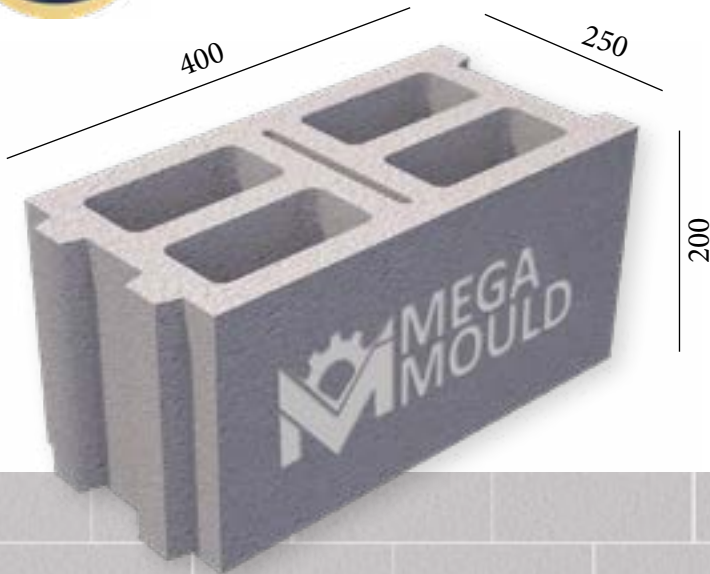

BRK - 349

BRK - 350

BRK - 351

BRK - 352

SPLITTABLE BLOCK MODEL

BRK - 353

MEASUREMENTS

Standard Width:	400 mm	Optional Width:	mm
Standard Length:	250 mm	Optional Length:	mm
Standard Height:	200 mm	Optional Height:.....	mm
Std.bottom cover thickness:	20 mm	Opt.bottom cover thickness:.....	mm