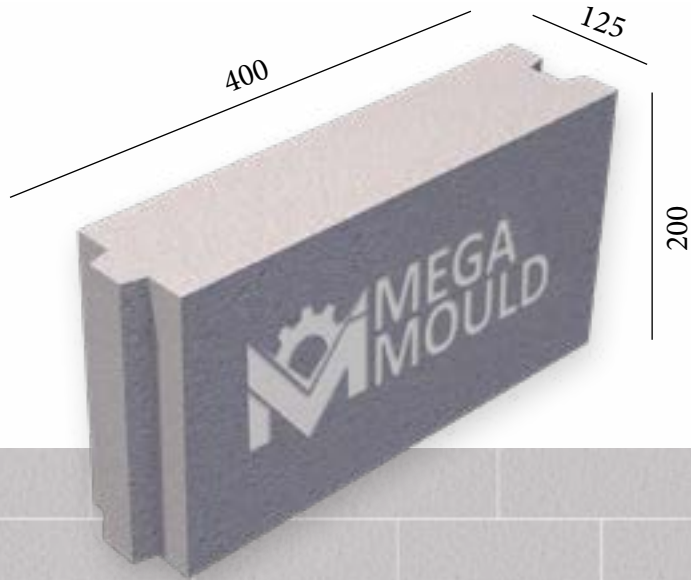

BRK - 304 / BLOCK 12,5.D

STANDARD: 400 x 125 x 200 mm

www.megamoulds.com