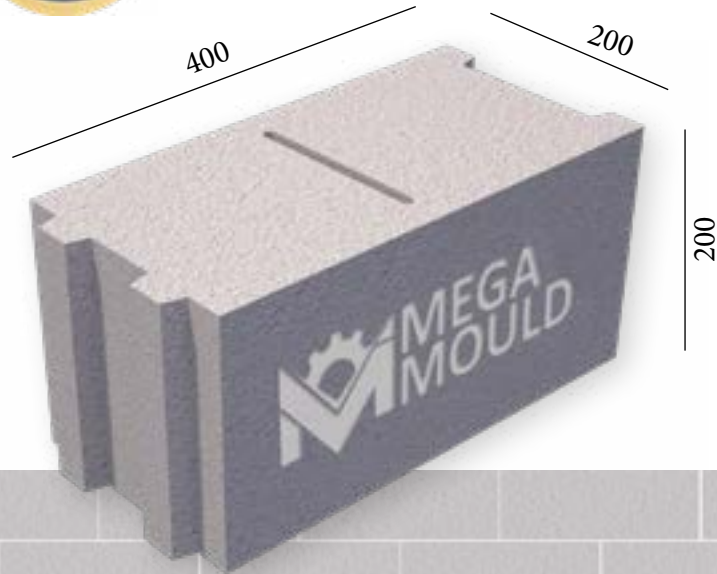

20 cm CONCRETE BLOCK MOULD SAMPLES

BRK - 073 / BLOCK 20.D
STANDARD: 400 x 200 x 200 mm

www.megamoulds.com

INTERCONNECTING MODEL

BRK - 073

BRK - 074

BRK - 075

BRK - 076

SPLITTABLE BLOCK MODEL

BRK - 302

MEASUREMENTS

Standard Length:	400 mm	Optional Length:	mm
Standard Width:	200 mm	Optional Width:	mm
Standard Height:	200 mm	Optional Height:.....	mm
Std.bottom cover thickness:	(X)	Std.bottom cover thickness:	(X)