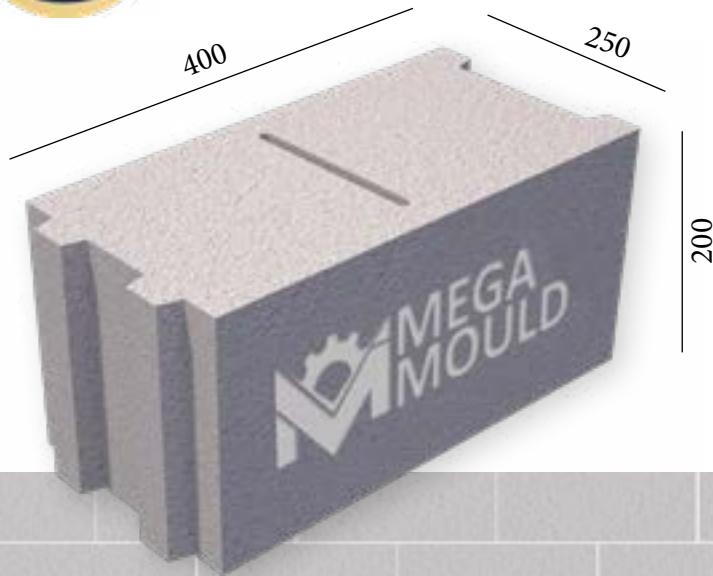

BRK - 389 / BLOCK 25.D
STANDARD: 400 x 250 x 200 mm

www.megamoulds.com