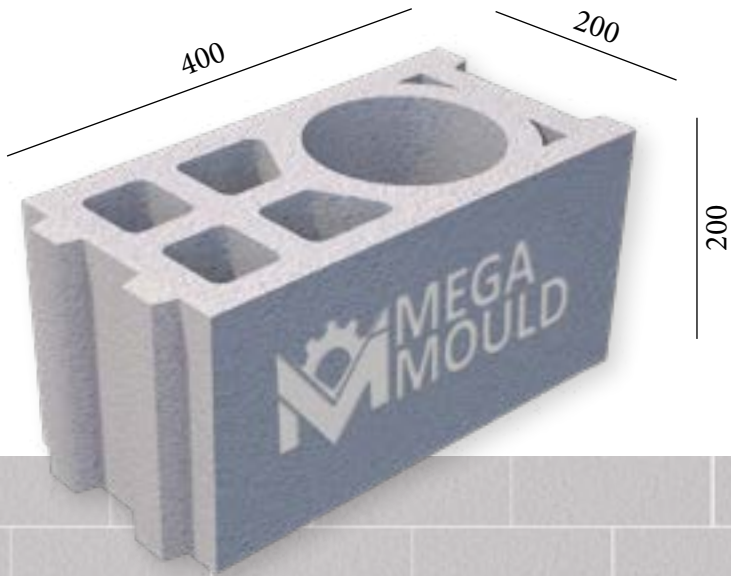

BRK - 222 / BLOCK 20
STANDARD: 400 x 200 x 200 mm

www.megamoulds.com